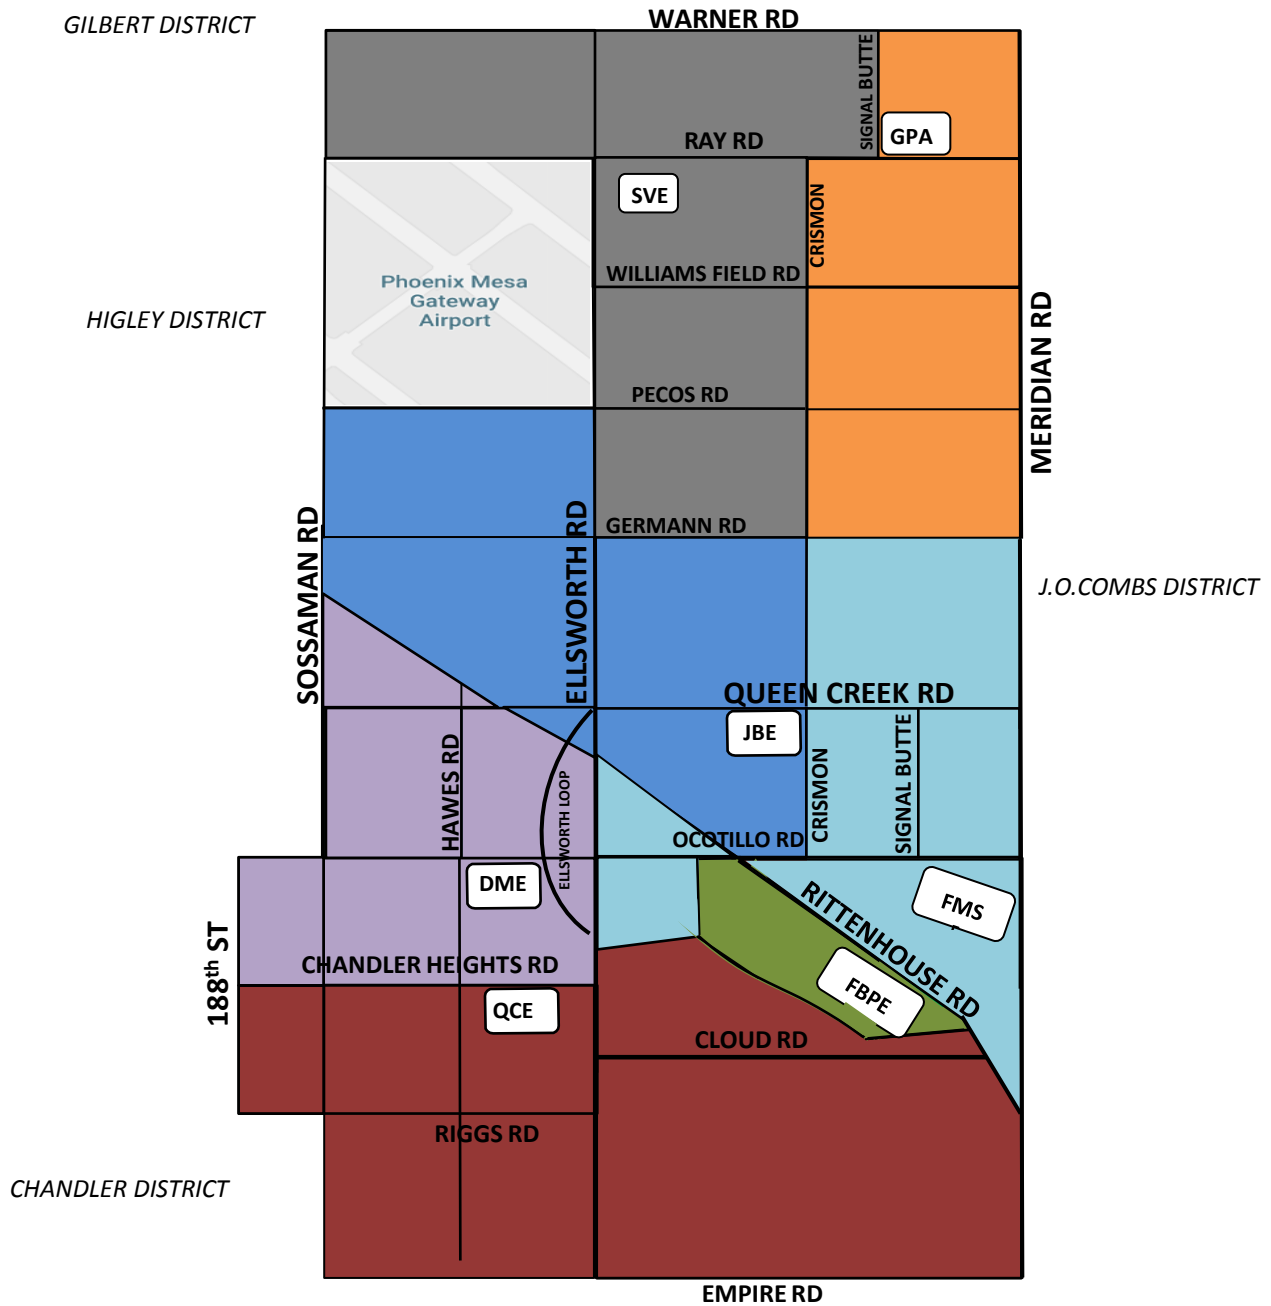

# *Queen Creek Unified School District Elementary Boundary Map for the 2019-2020 school year*

Color:	School Site:	Grade(s):
	Gateway Polytechnic Academy	PreK-6
	Silver Valley Elementary	PreK-6
	Jack Barnes Elementary	PreK-5
	Desert Mountain Elementary	K-5
	Frances Brandon-Pickett Elementary	K-5
	Queen Creek Elementary	PreK-5
	Faith Mather Sossaman Elementary	K-5

**NOTE:** For the 2019-2020 school year, 6<sup>th</sup> graders coming from the boundaries of Jack Barnes Elementary will attend Queen Creek Middle School. Look for an updated map to come out for the 2020-2021 school year.