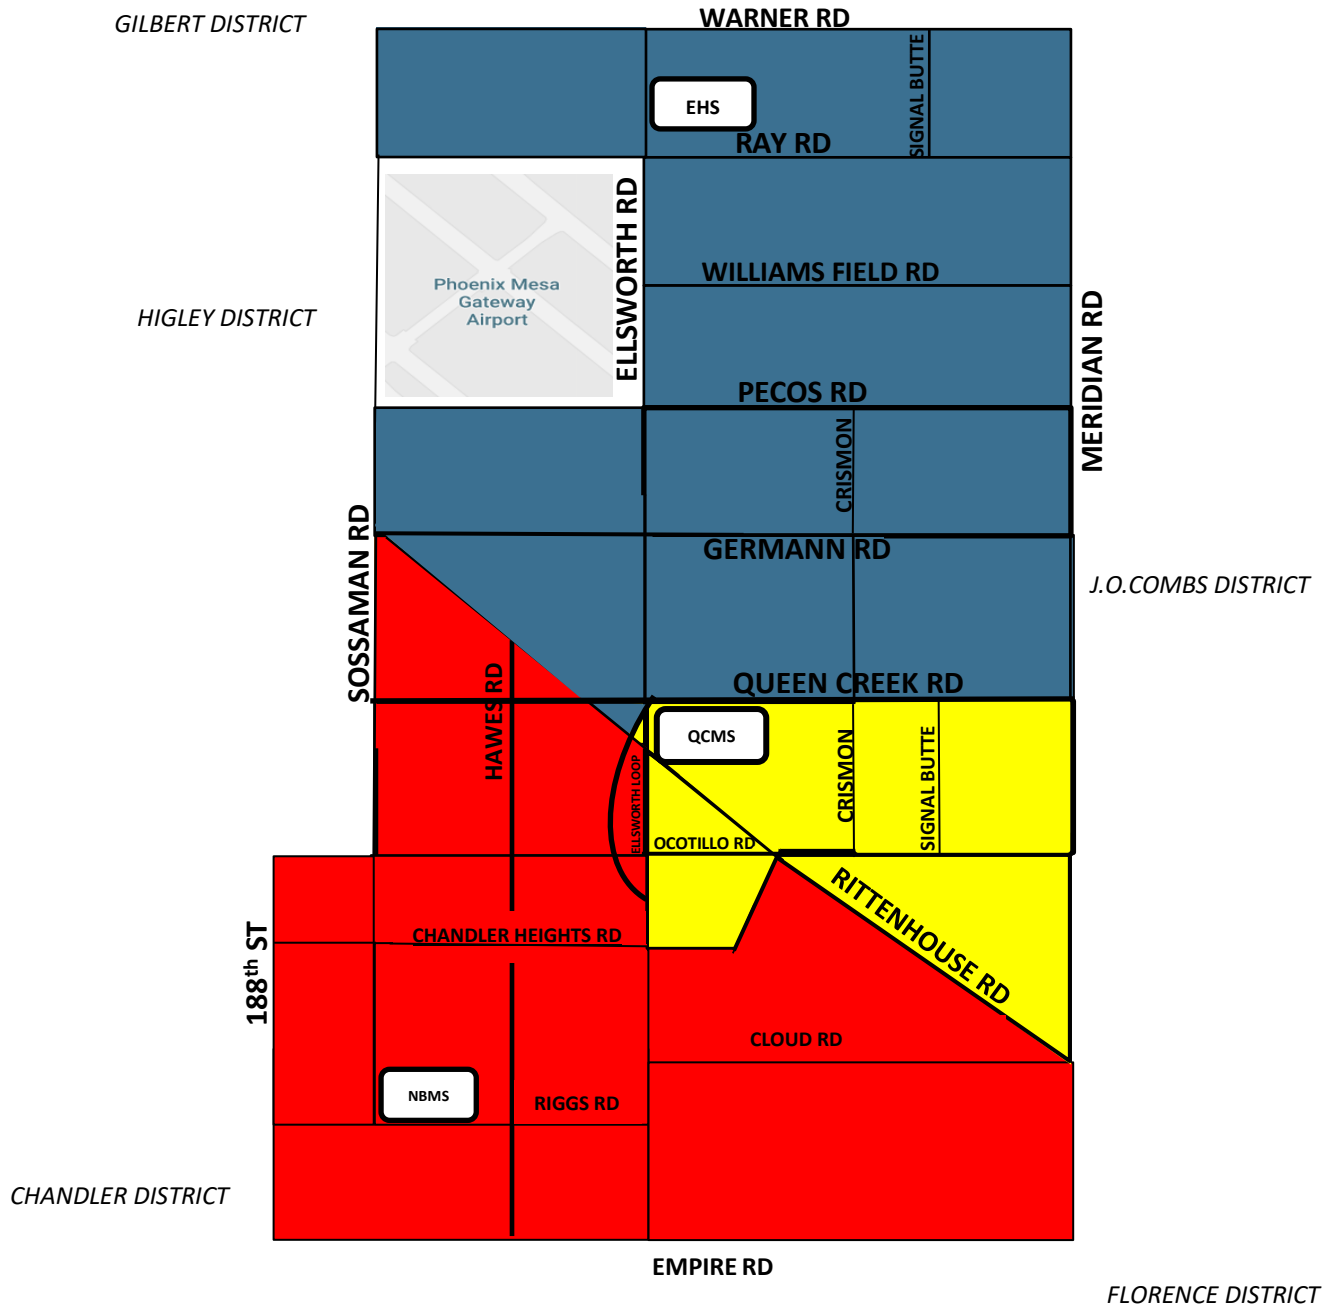

Queen Creek Unified School District Middle School Boundary Map for the 2019-2020 School Year

Color:	School Site:	Grade(s):
	Newell Barney Middle School	6-8
	Queen Creek Middle School	6-8
	Eastmark High School	7-10

NOTE: For the 2019-2020 school year, 6th graders coming from the boundaries of Jack Barnes Elementary will attend Queen Creek Middle School. Look for an updated map to come out for 2020-2021 school year.