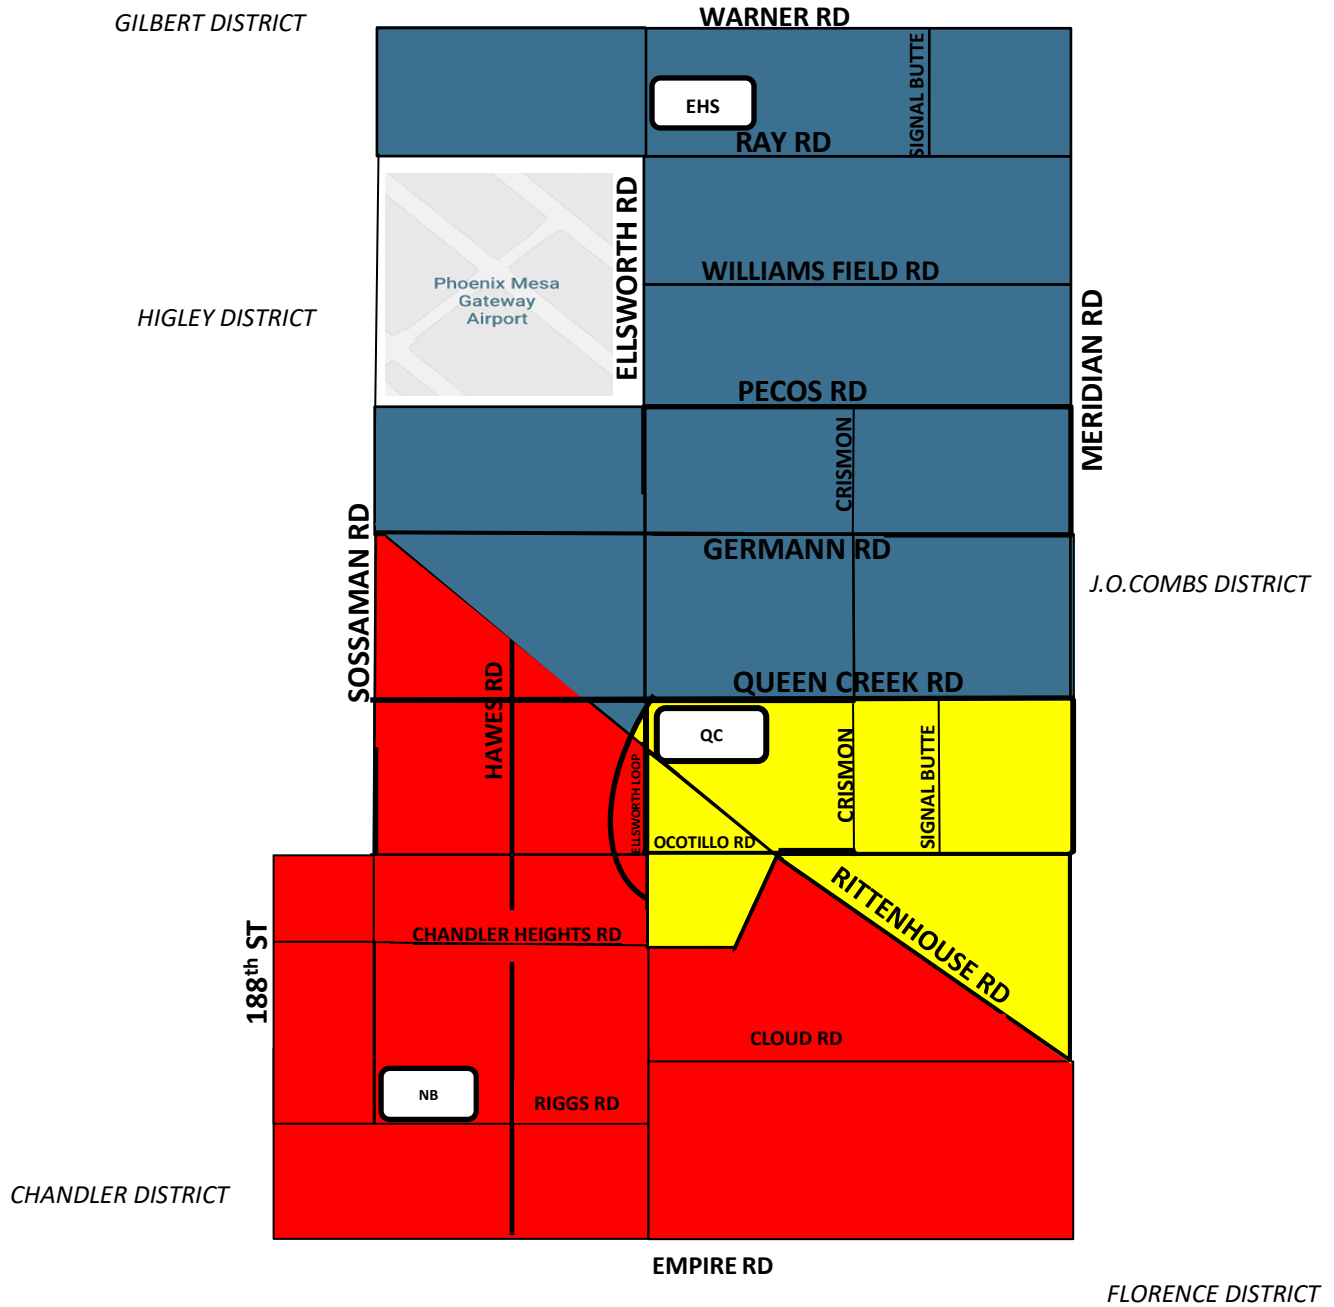

Queen Creek Unified School District Jr. High Boundary Map for 2020-2021

Color:	School Site:	Grade(s):
	Newell Barney	7-8
	Queen Creek Middle School	7-8
	Eastmark High School	7-8