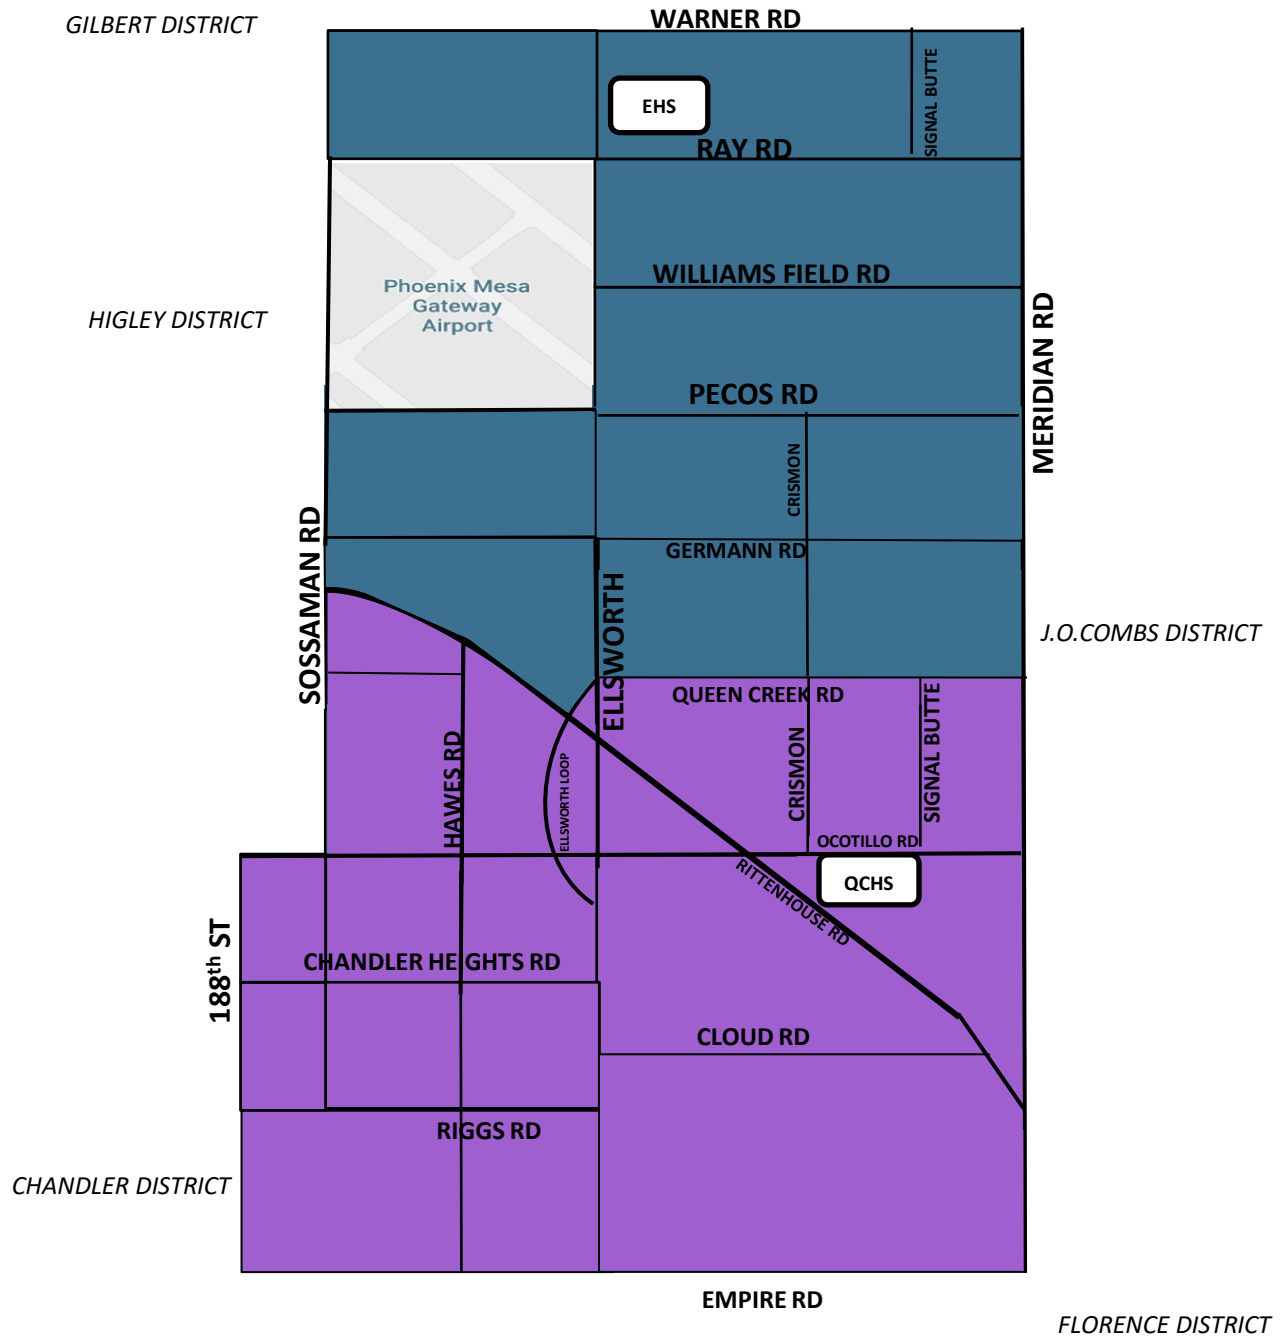

Queen Creek Unified School District High School Boundary Map for 2020-2021

| Color: | School Site: | Grade(s): |
|--------|-------------------------|-----------|
| | Queen Creek High School | 9-12 |
| | Eastmark High School | 7-11 |