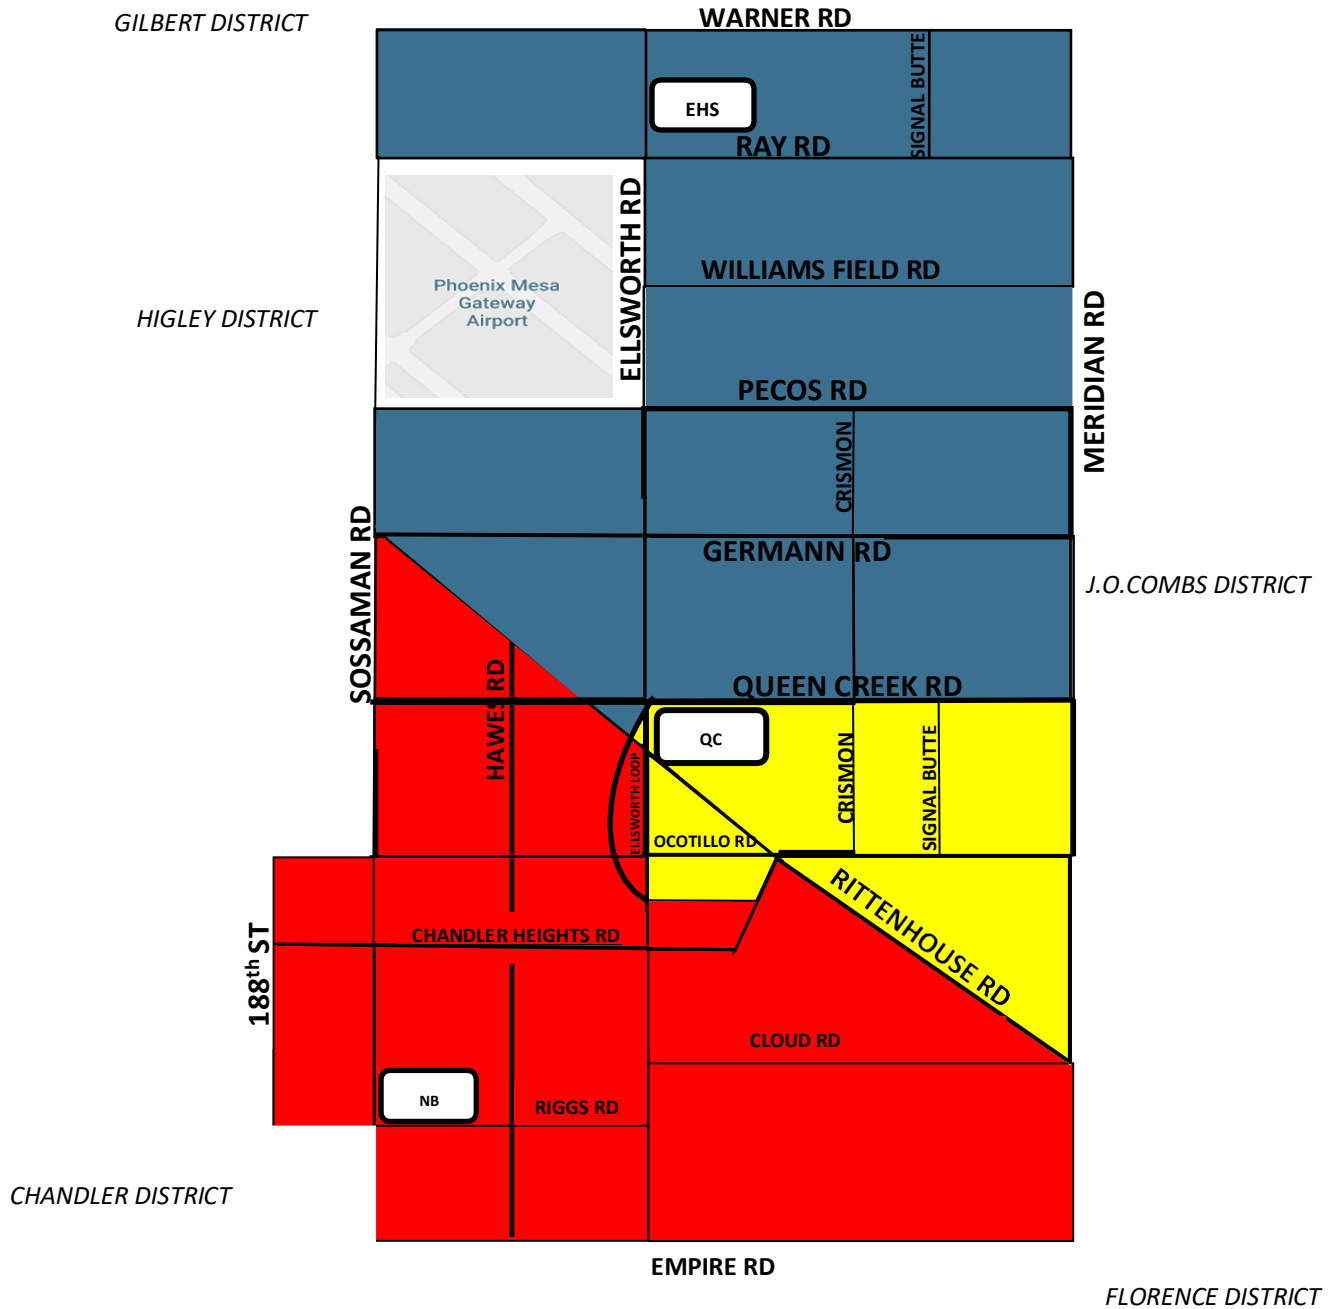

Queen Creek Unified School District Jr. High Boundary Map for 2020-2021

Color:	School Site:	Grade(s):
	Newell Barney	7-8
	Queen Creek Junior High	7-8
	Eastmark High School	7-8