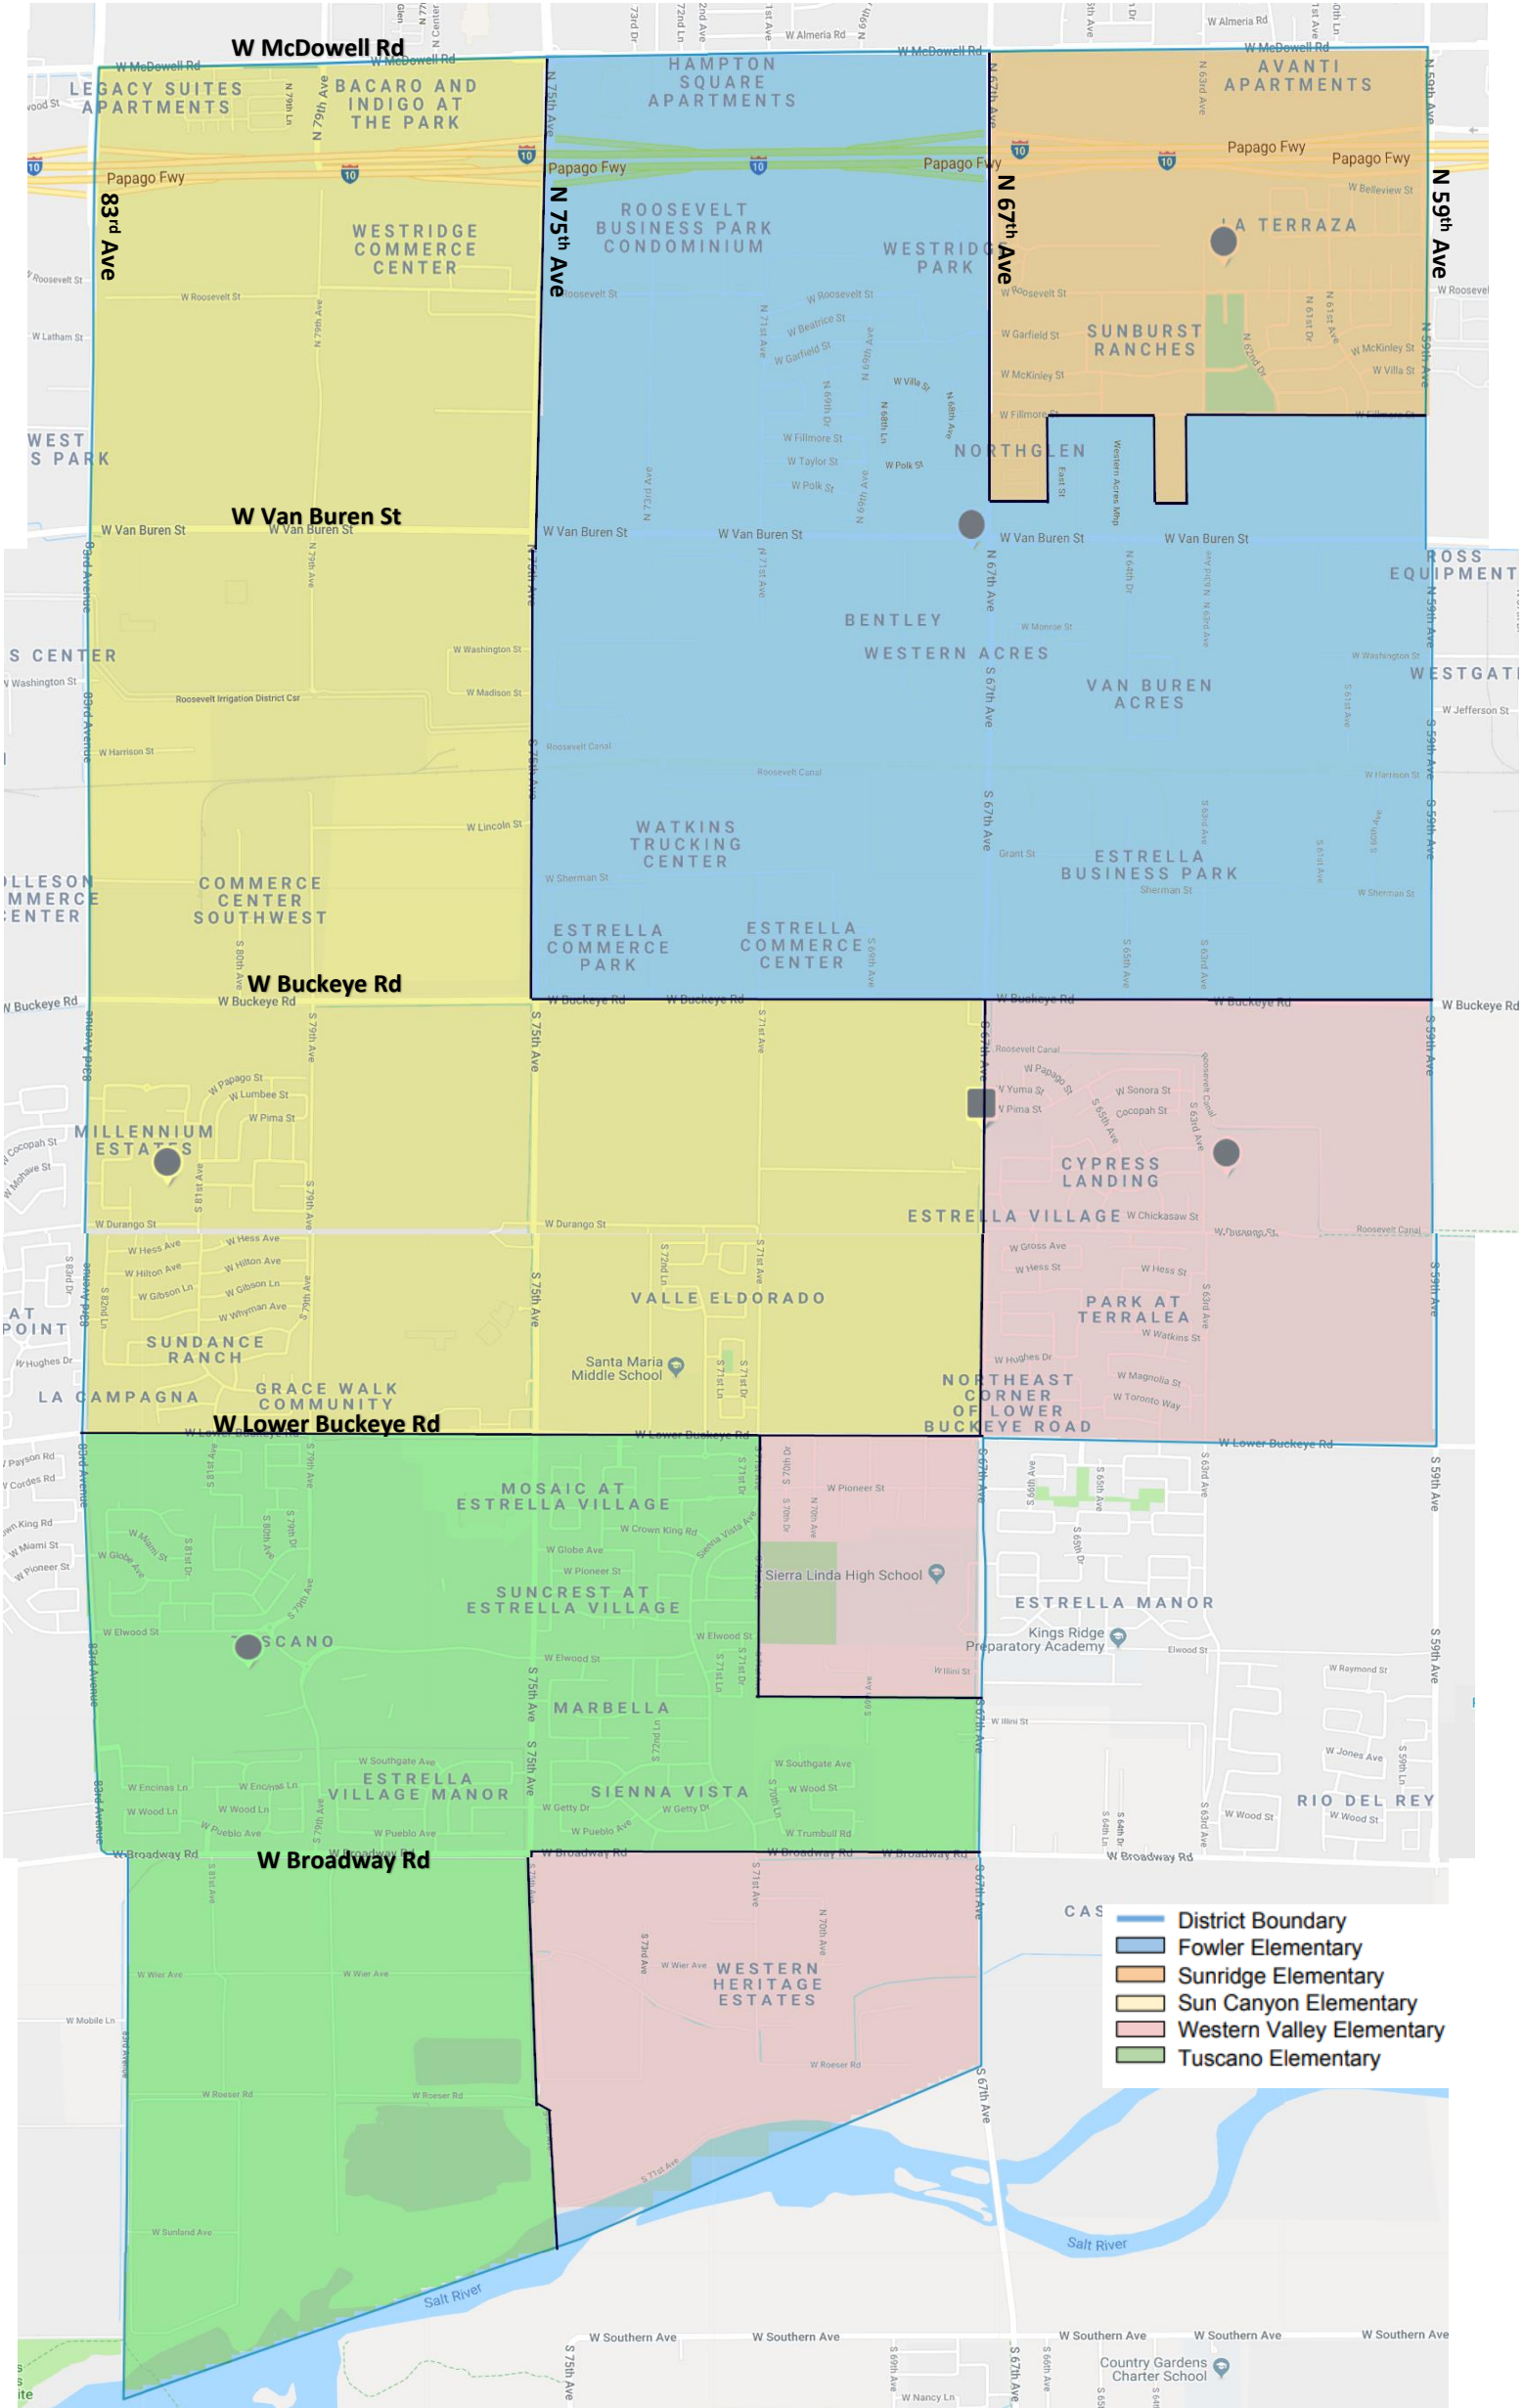

# FOWLER DISTRICT ELEMENTARY SCHOOL BOUNDARIES

- District Boundary
- Fowler Elementary
- Sunridge Elementary
- Sun Canyon Elementary
- Western Valley Elementary
- Tuscano Elementary