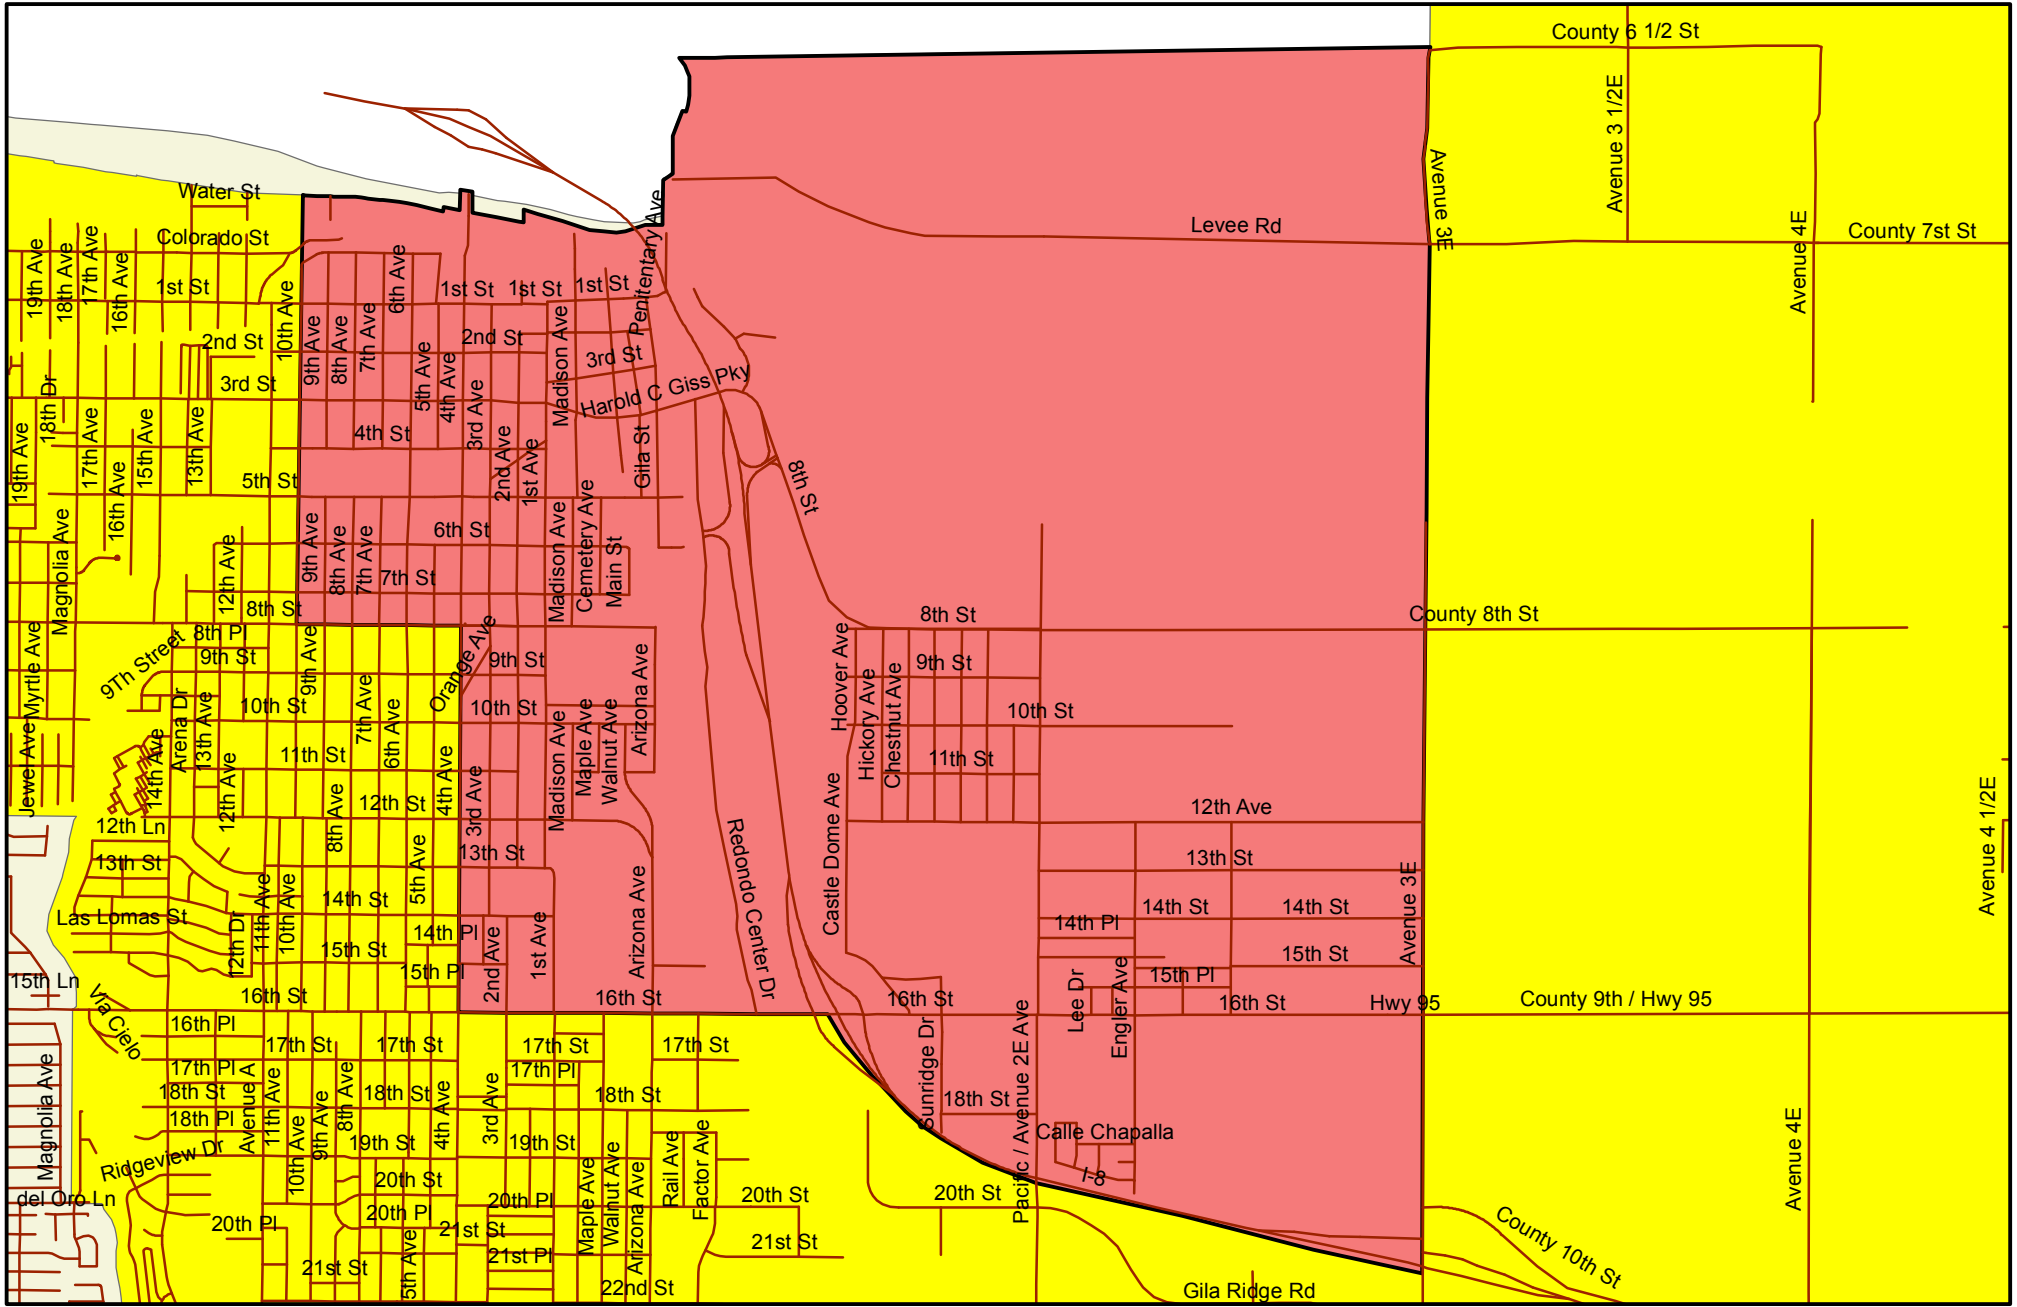

Post and Roosevelt Elementary Schools

Yuma District One Boundaries
Adopted
April 10, 2007

Legend

-  streets
-  Post / Roos
-  Yuma District One
-  yuma county