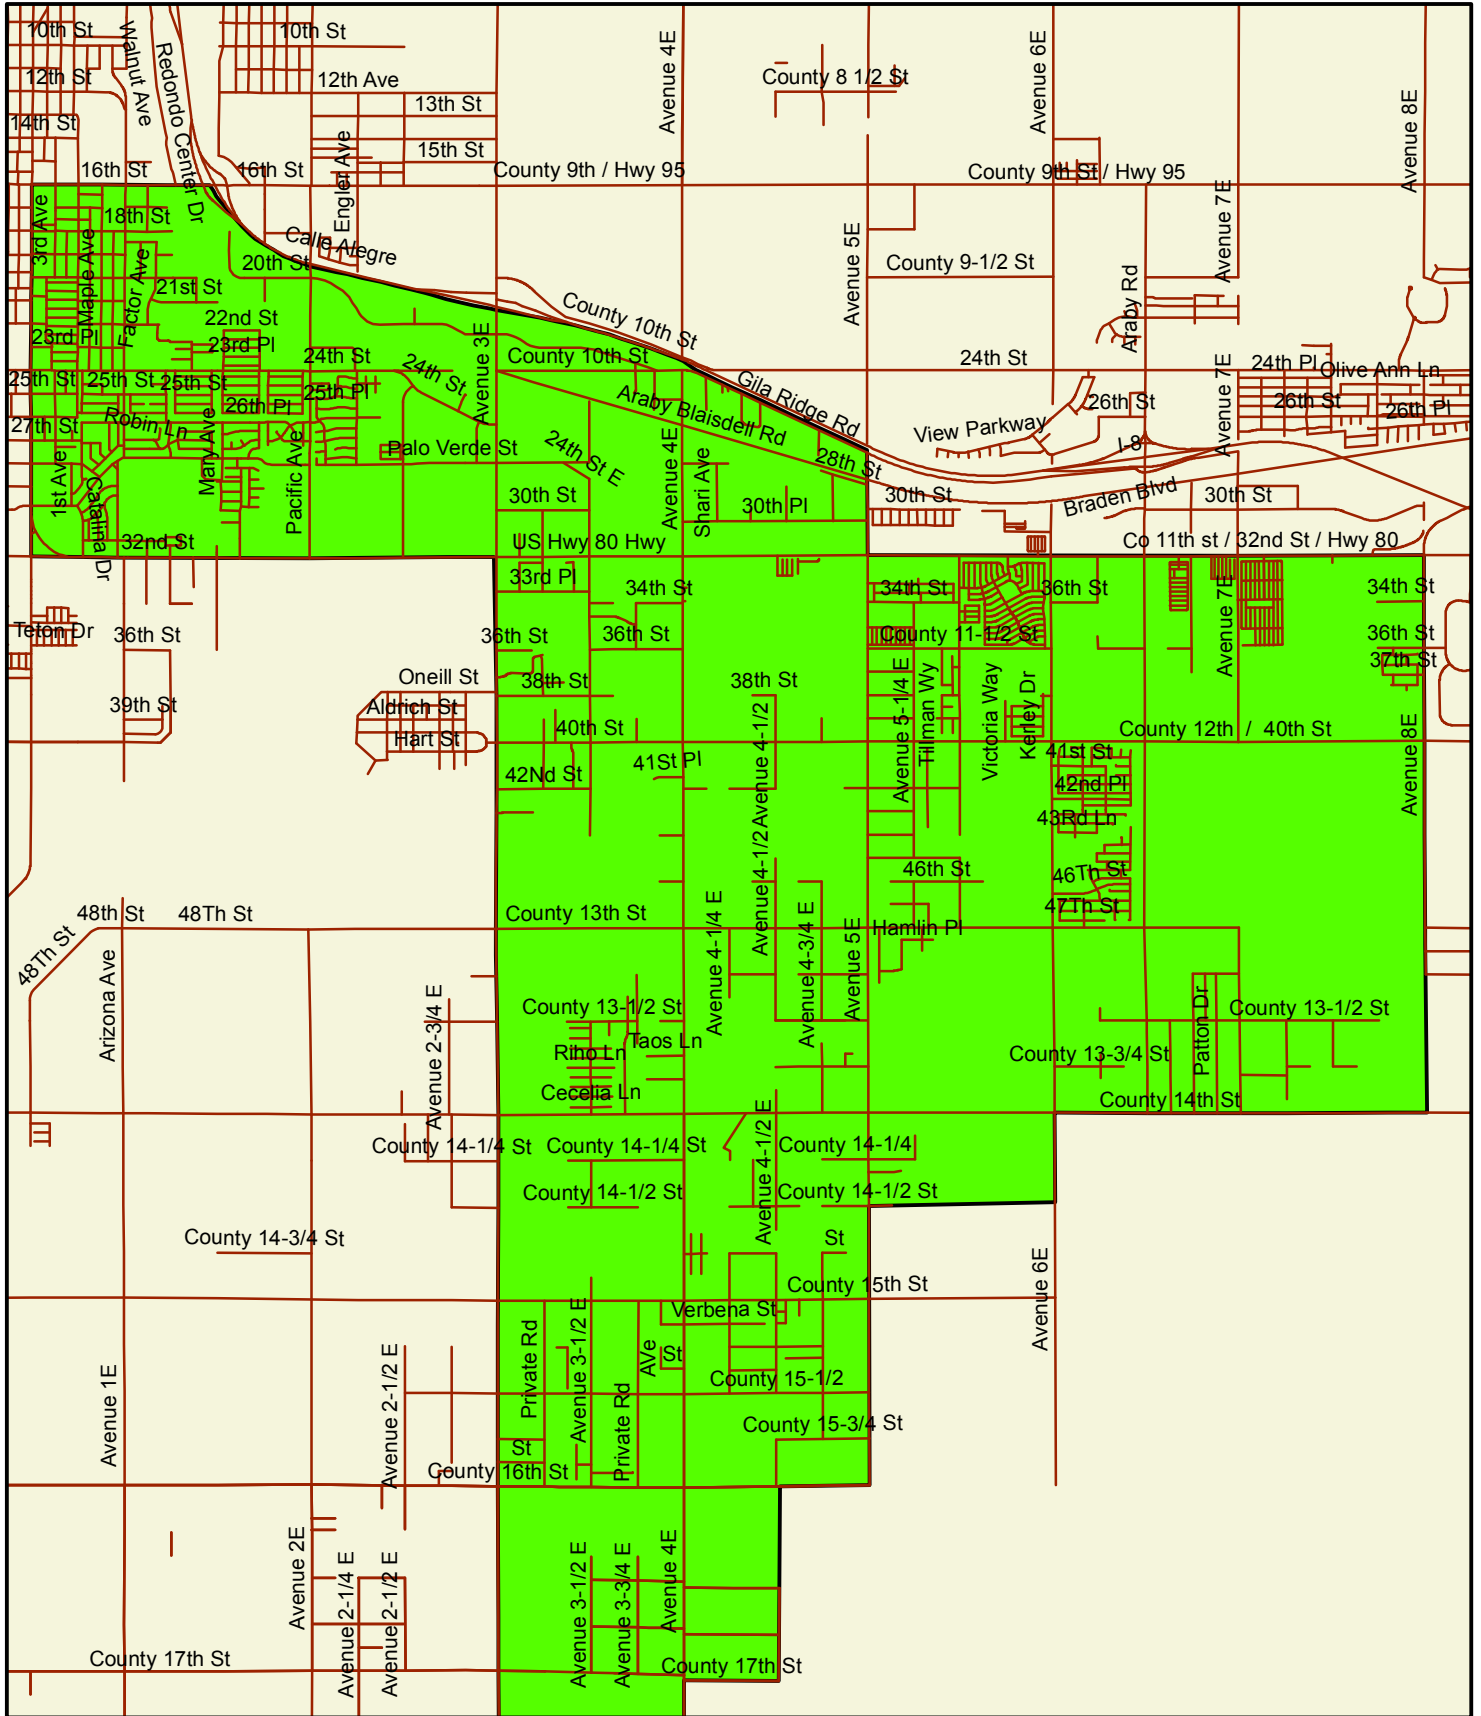

Gila Vista Junior High School

Legend

-  streets
-  Gila Vista
-  yuma county

**Yuma District Boundaries
Adopted
April 10, 2007**