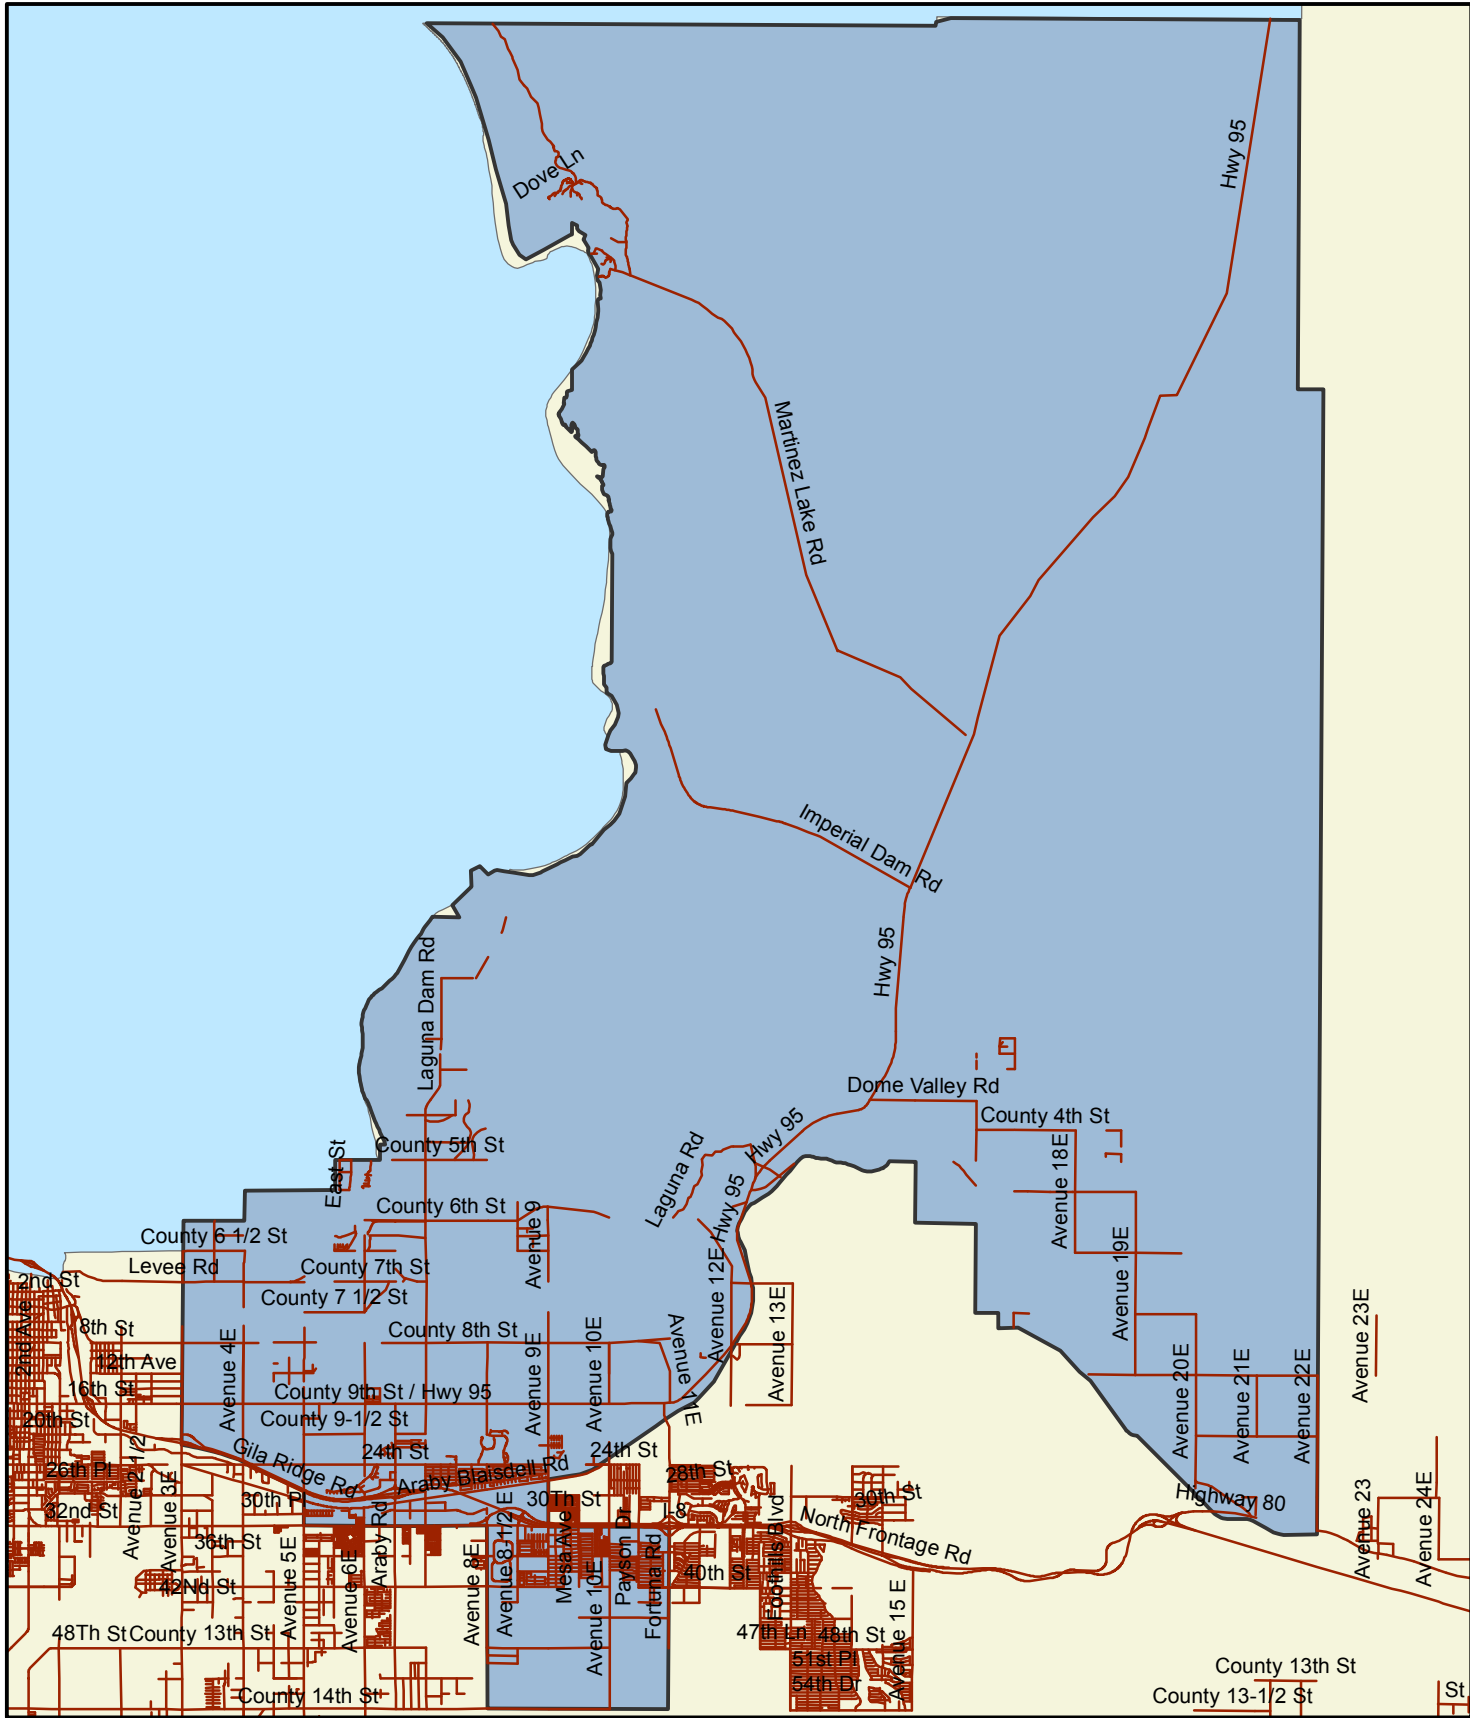

# Castle Dome Middle School

**Legend**

-  streets
-  CDMS
-  yuma county

**Yuma District Boundaries  
Adopted  
April 10, 2007**