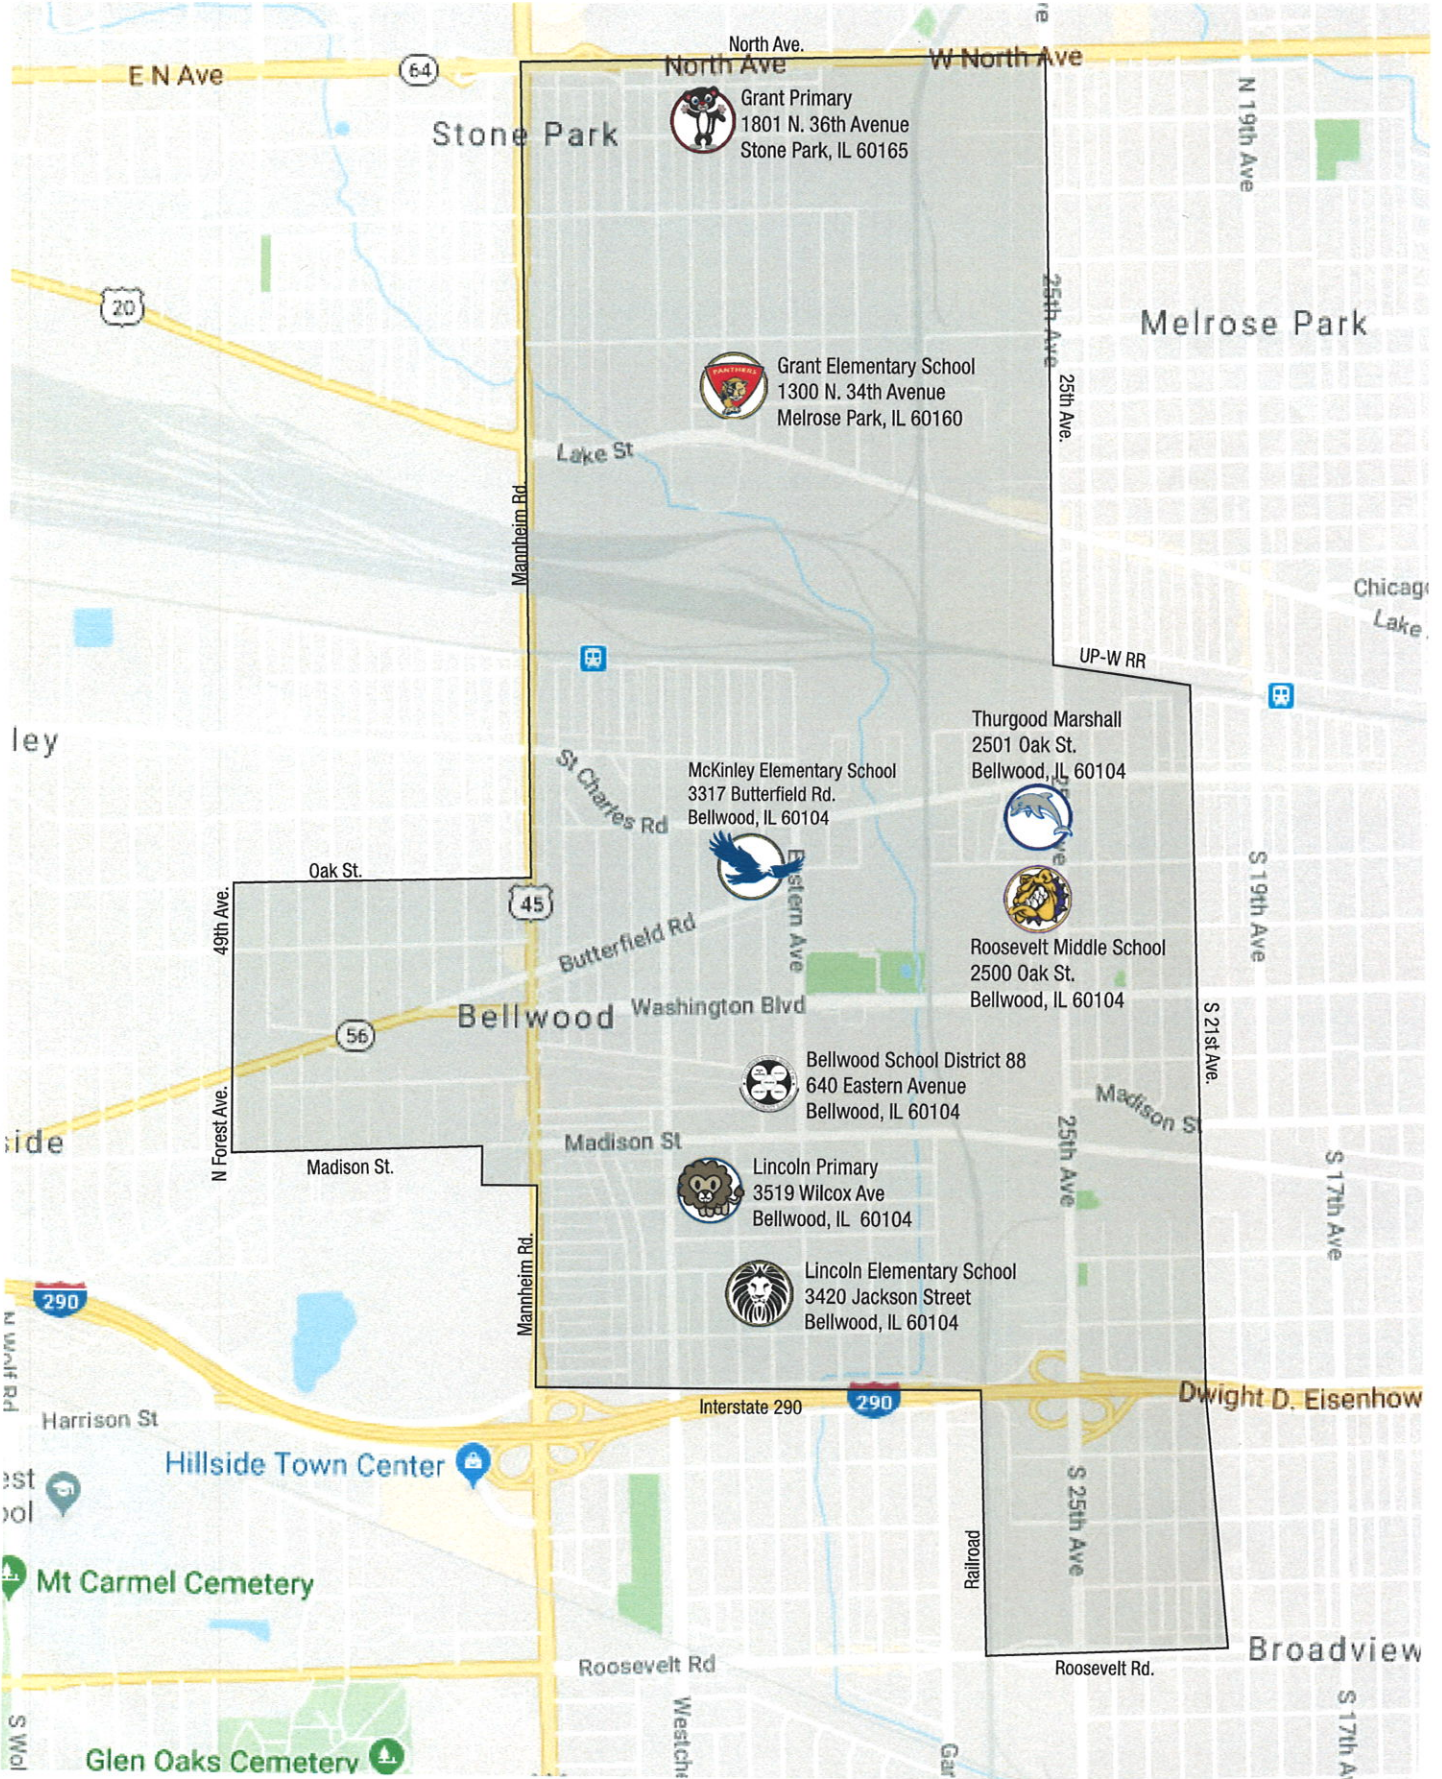

Bellwood School District 88 Boundary Map

Grant Primary
1801 N. 36th Avenue
Stone Park, IL 60165

Grant Elementary School
1300 N. 34th Avenue
Melrose Park, IL 60160

McKinley Elementary School
3317 Butterfield Rd.
Bellwood, IL 60104

Thurgood Marshall
2501 Oak St.
Bellwood, IL 60104

Roosevelt Middle School
2500 Oak St.
Bellwood, IL 60104

Bellwood School District 88
640 Eastern Avenue
Bellwood, IL 60104

Lincoln Primary
3519 Wilcox Ave
Bellwood, IL 60104

Lincoln Elementary School
3420 Jackson Street
Bellwood, IL 60104