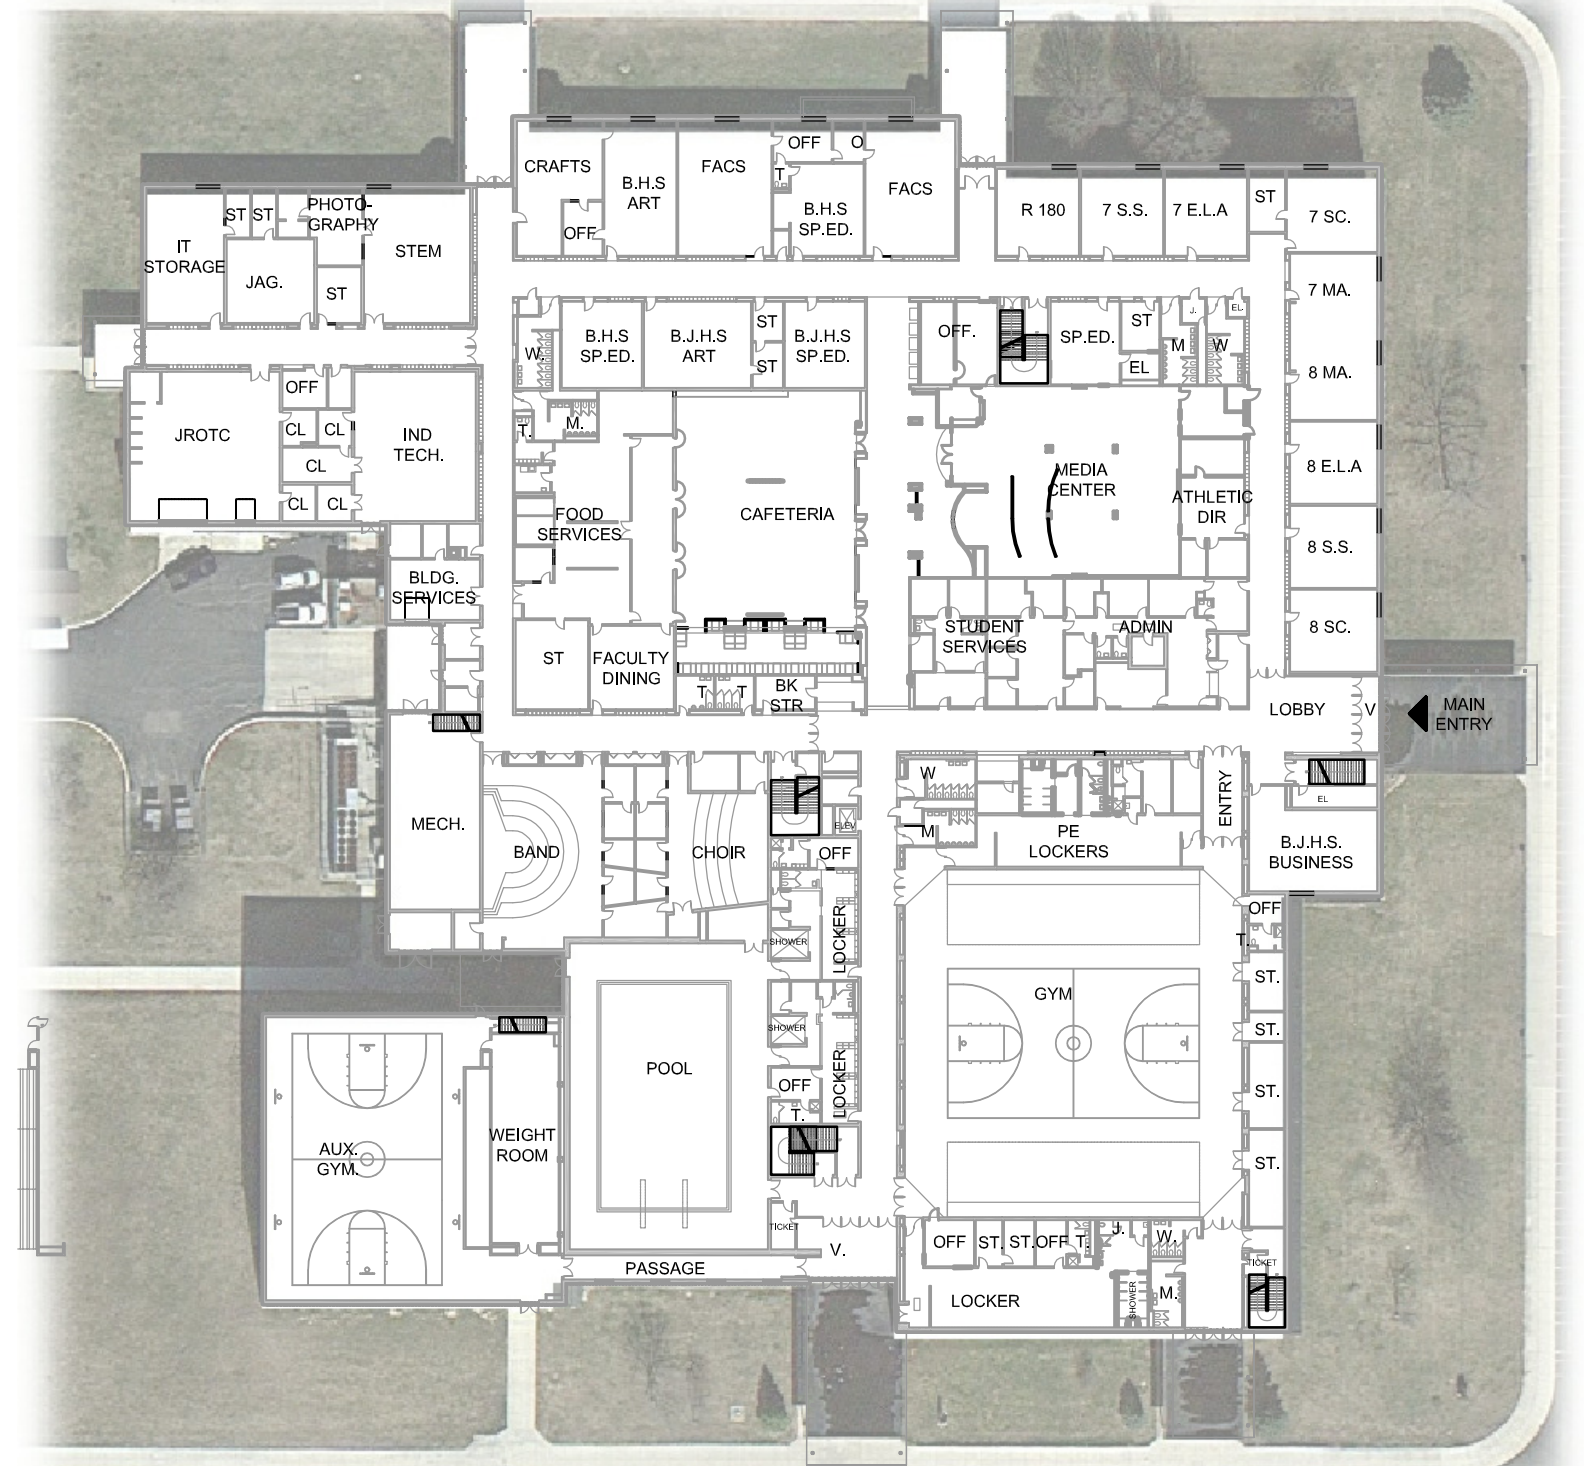

SECOND FLOOR PLAN

89,328 SQ. FT.

EX. 1ST - 135,845 SQ. FT.
 EX. 2ND - 89,328 SQ. FT.
 TOTAL - 225,173 SQ. FT.

FIRST FLOOR PLAN

135,845 SQ. FT.

NORTH

BLACKFORD HIGH SCHOOL

2392 North Indiana State Road 3, Hartford City, IN 47348