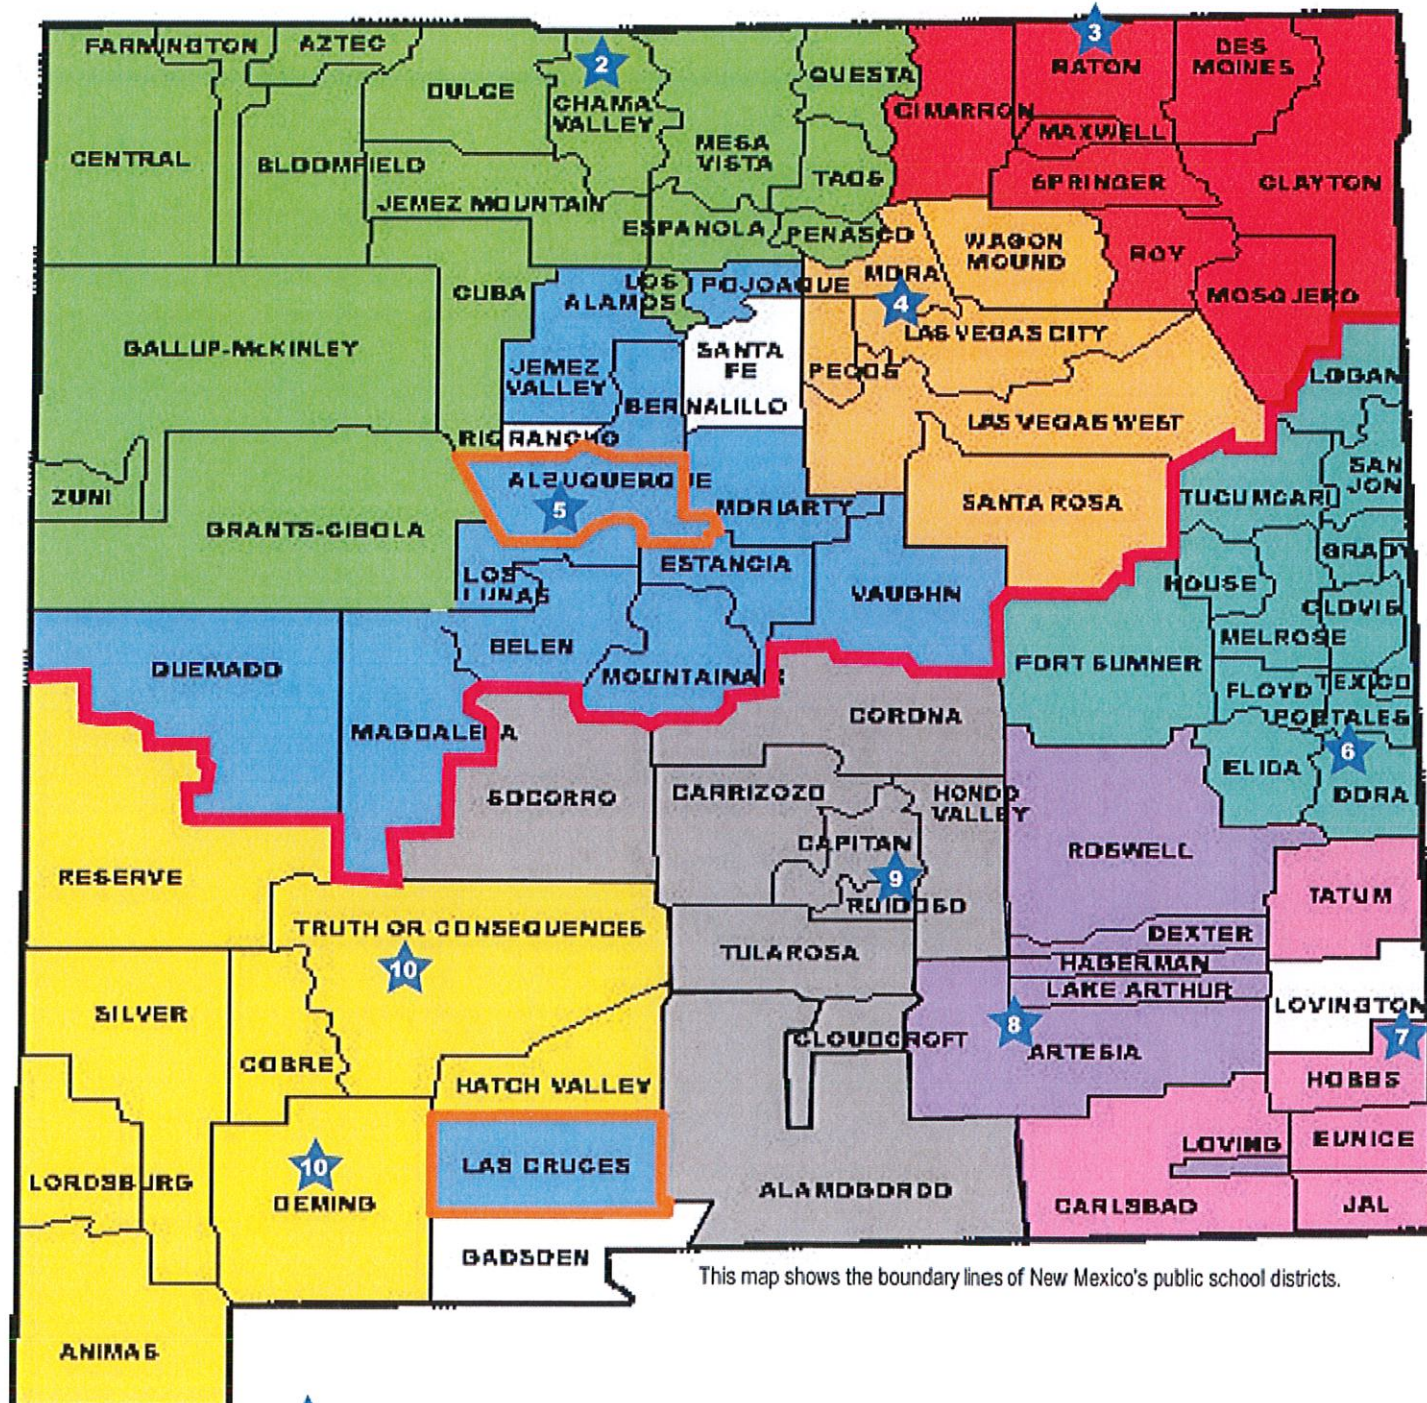

DVR/CREC Transition Initiative Regional Breakout

VOCATIONAL TRANSITION COORDINATORS:

Northern Region/Lead: Laura Gilge, lgilge@crecnm.org, RECs 2-5 & State Supported Schools

Southern Region: Lori Patterson, lpatterson@crecnm.org, RECs 6-10

Metro Region/Commission For the Blind: Lucretia Foster, lfoster@crecnm.org, APS, LCPS & CFB

This map shows the boundary lines of New Mexico's public school districts.

★ = REC office location

— = Metro VTS Services