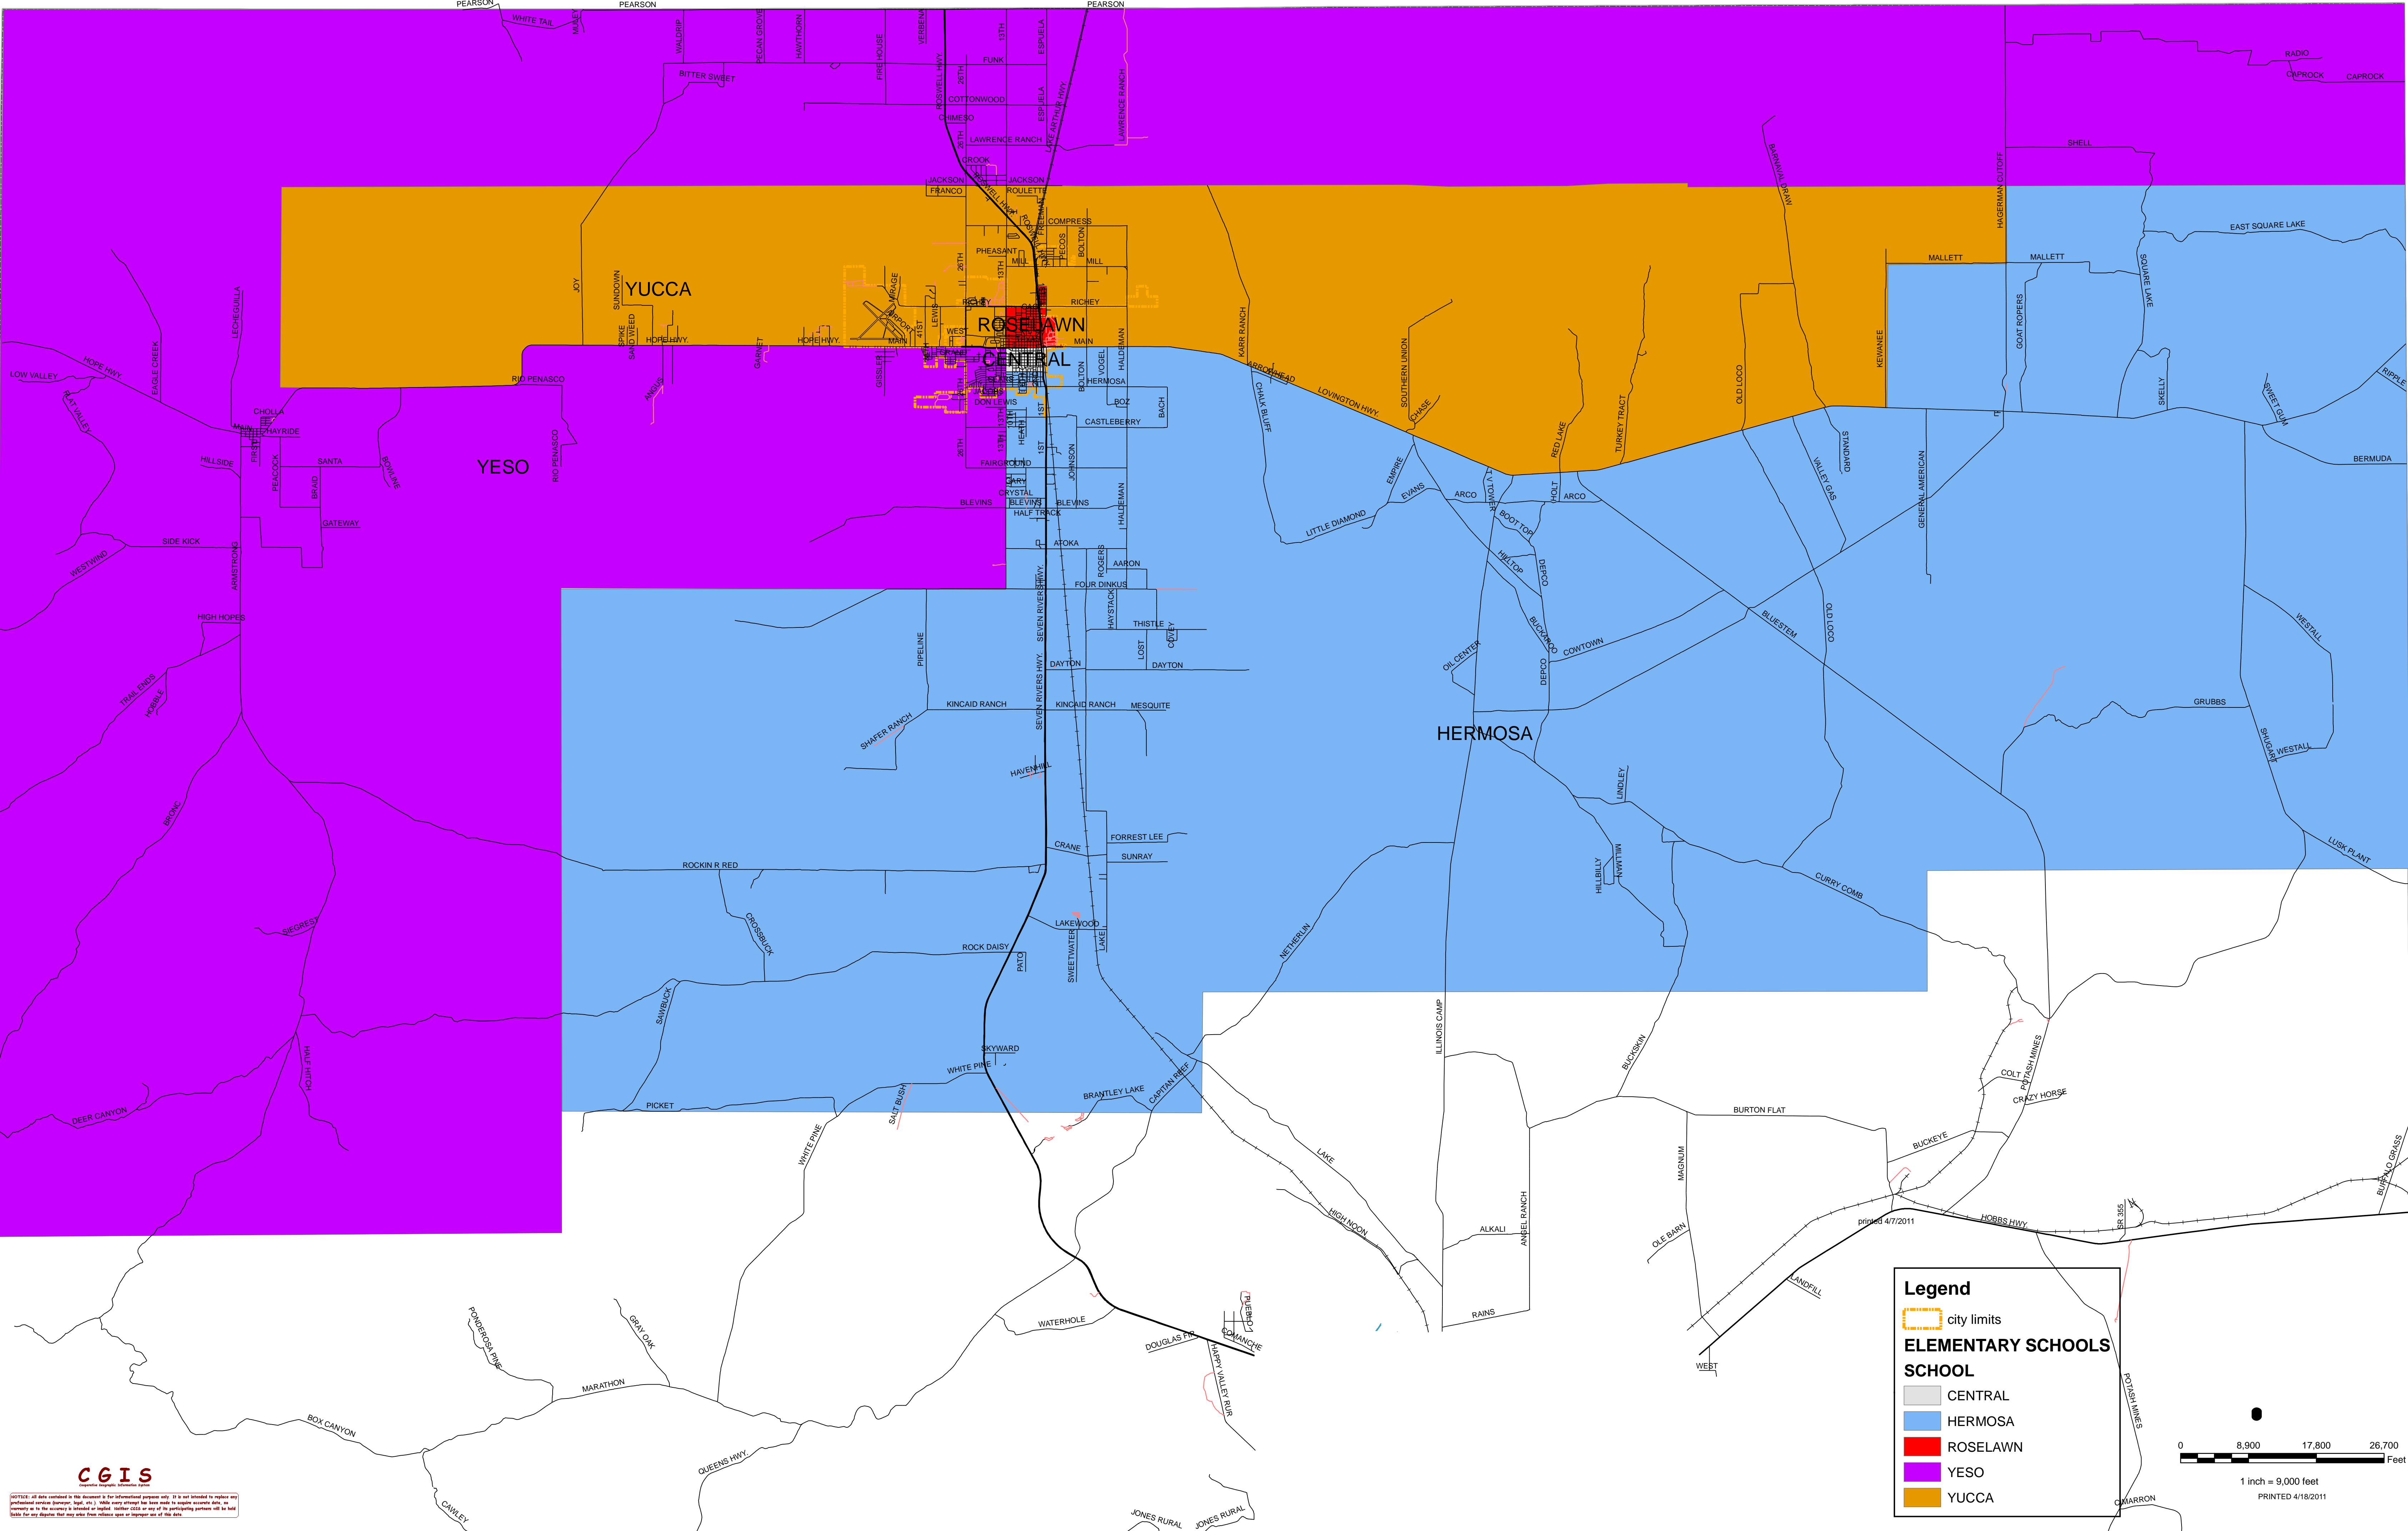

ARTESIA ELEMENTARY SCHOOL DISTRICTS

Legend

city limits

ELEMENTARY SCHOOLS

SCHOOL

- CENTRAL
- HERMOSA
- ROSELAWN
- YESO
- YUCCA