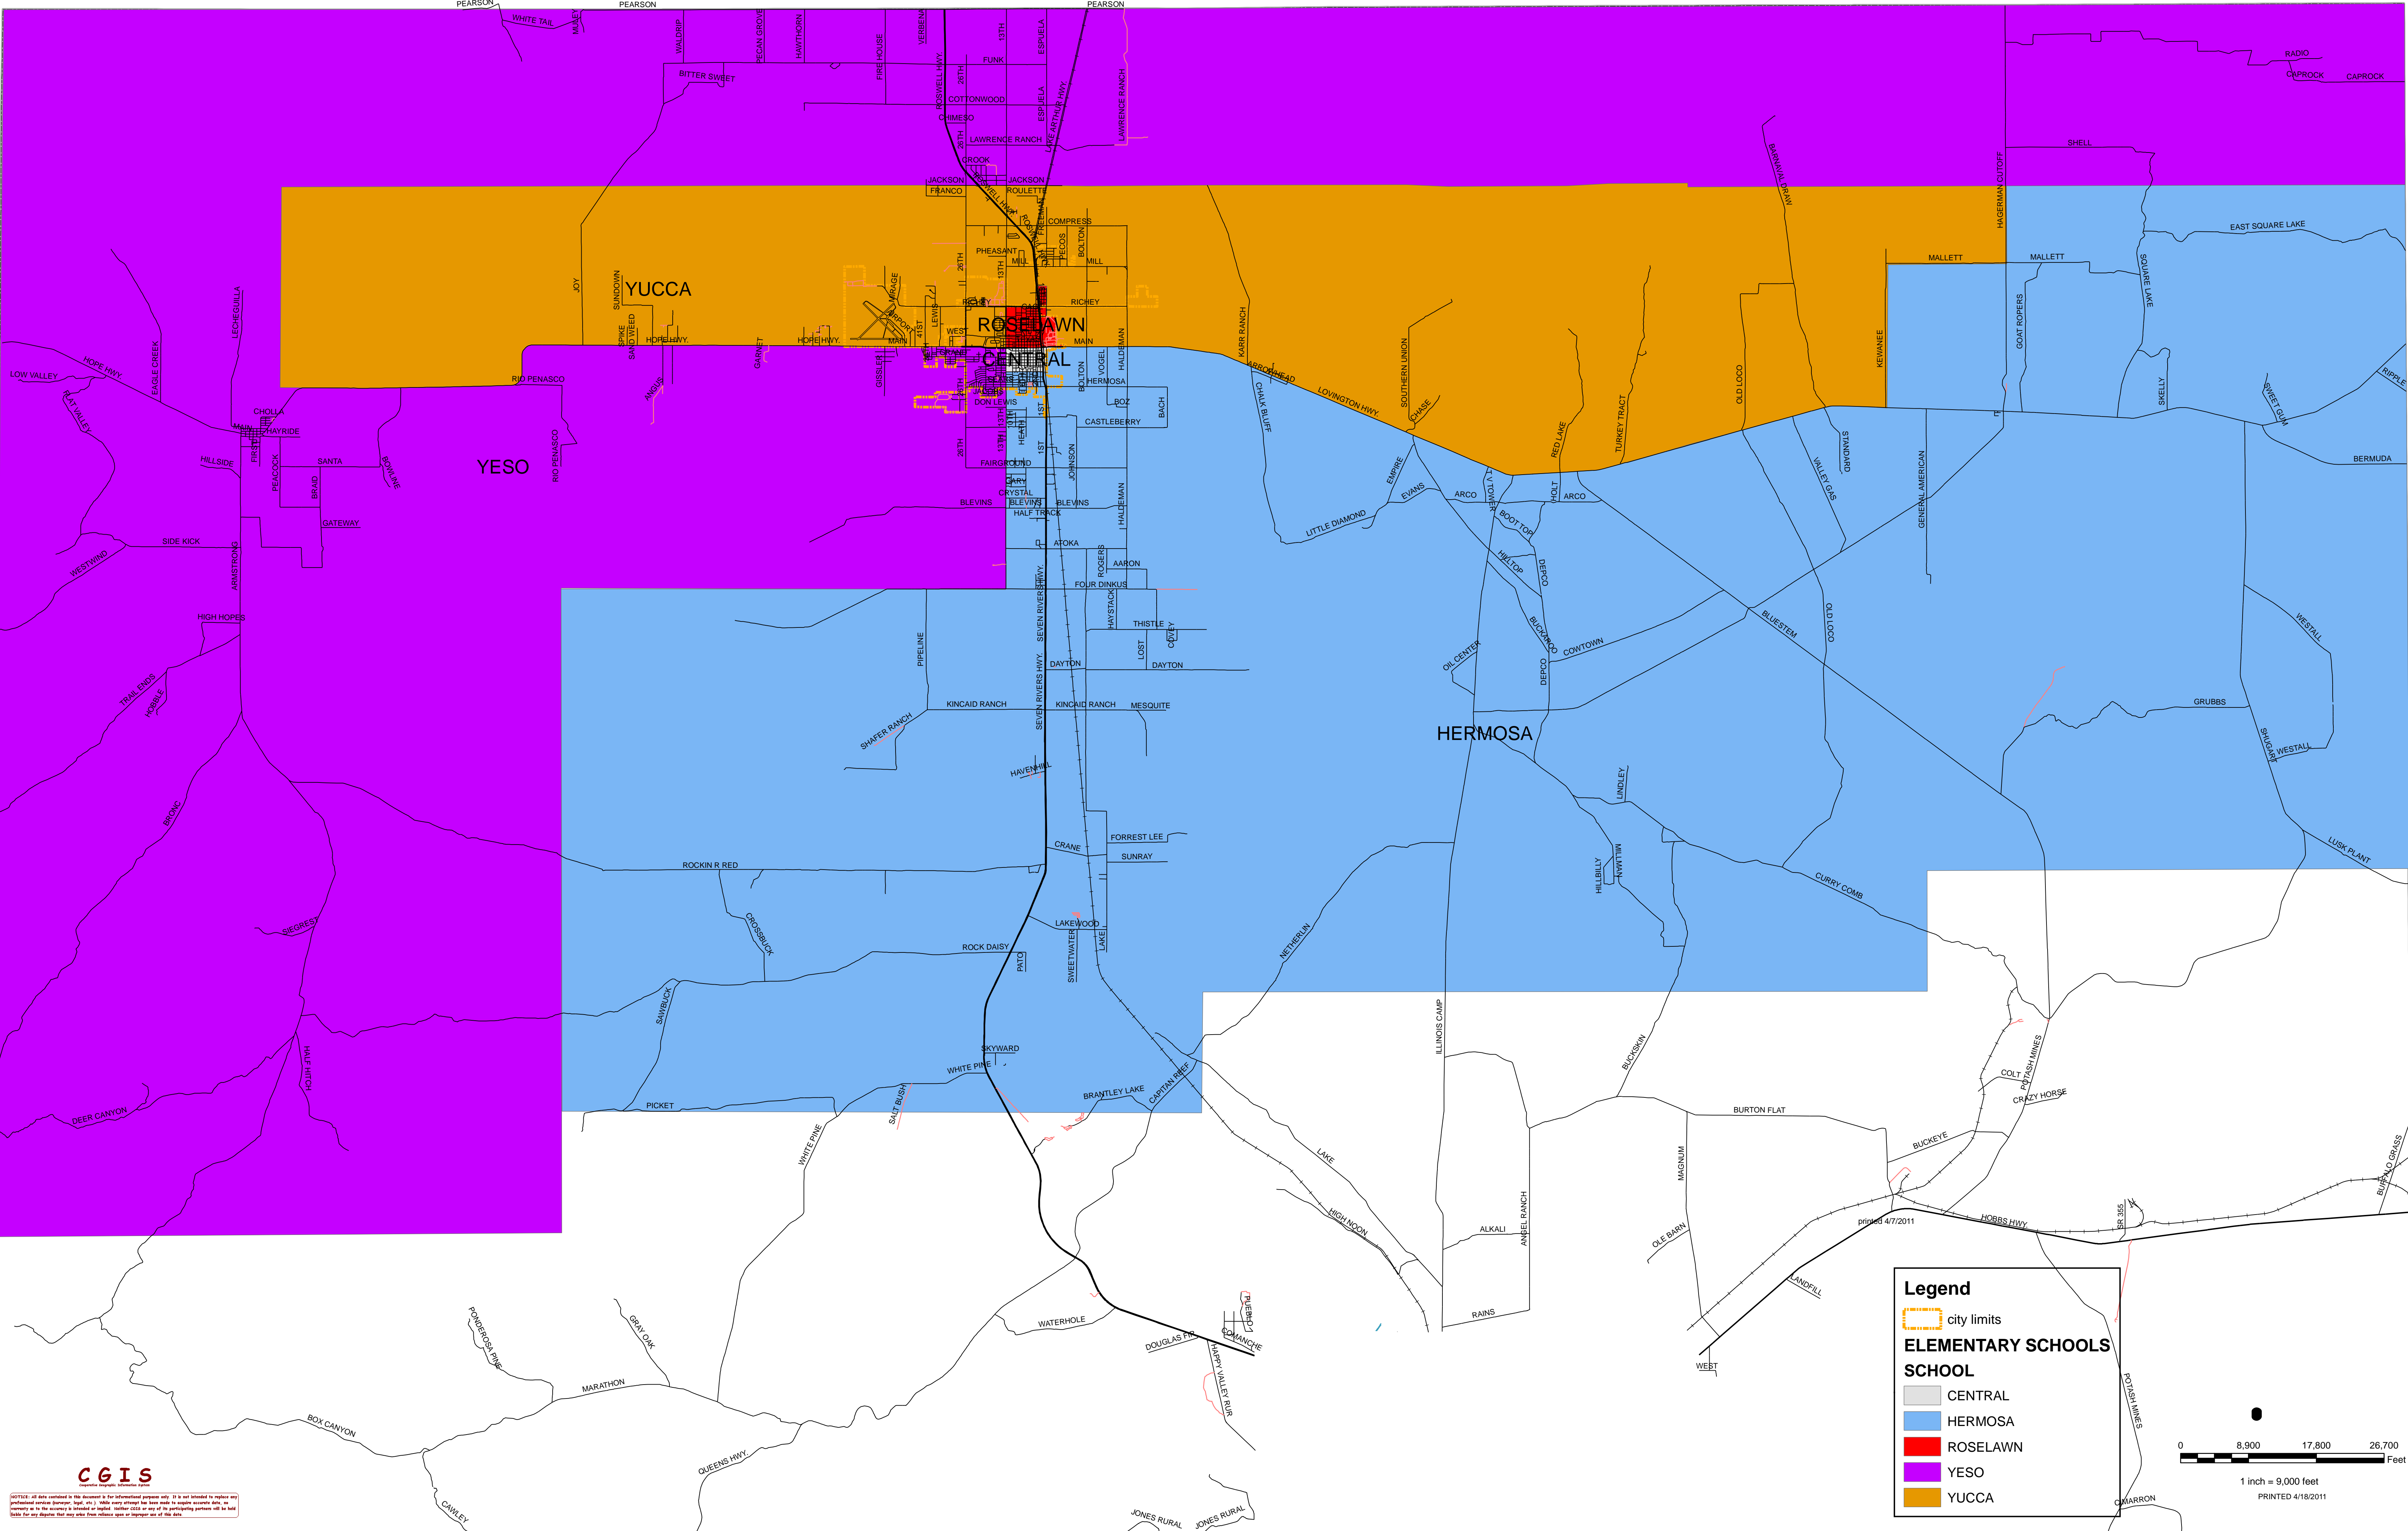

ARTESIA ELEMENTARY SCHOOL DISTRICTS

Legend

- city limits

ELEMENTARY SCHOOLS

SCHOOL

- CENTRAL
- HERMOSA
- ROSELAWN
- YESO
- YUCCA