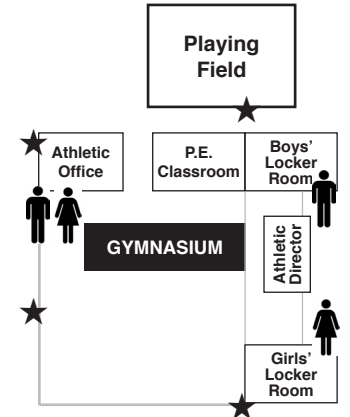

Bishop Moore Catholic HIGH SCHOOL

Campus Map

Shaded classrooms are on second floor

★ Indicates entrance/exit/stairs of buildings

EDGEWATER DRIVE

St. Charles Borromeo Church/School Offices

ST. CHARLES BORROMEO SCHOOL

THE PINES

ENTRANCE

To Parking Lot and Athletics Fields