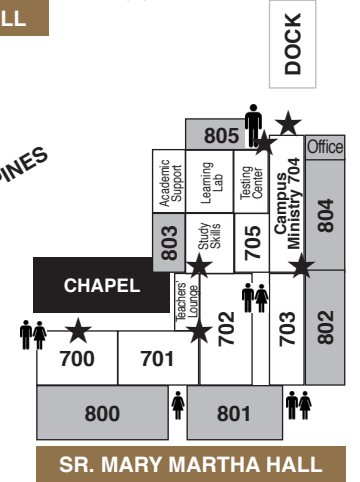

Bishop Moore Catholic HIGH SCHOOL

Campus Map

Shaded classrooms are on second floor

★ Indicates entrance/exit/stairs of buildings

EDGEWATER DRIVE

St. Charles Borromeo Church/School Offices

ST. CHARLES BORROMEO SCHOOL

THE PINES

ENTRANCE

To Parking Lot and Athletics Fields