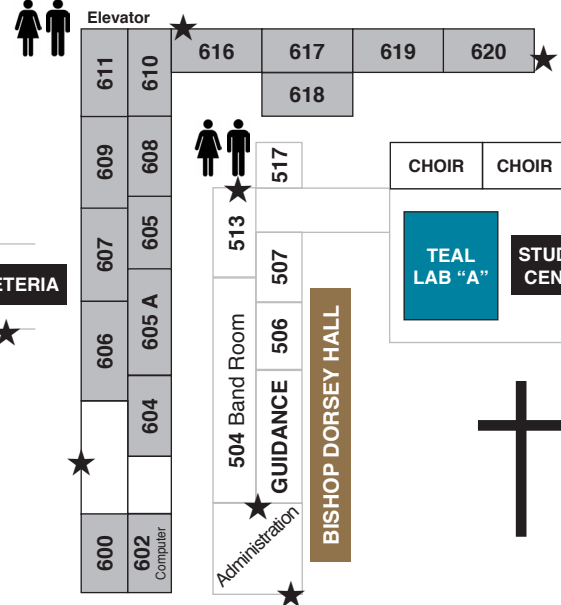

Bishop Moore Catholic HIGH SCHOOL

Campus Map

Shaded classrooms are on second floor

★ Indicates entrance/exit/stairs of buildings

EDGEWATER DRIVE

St. Charles Borromeo Church/School Offices

ST. CHARLES BORROMEO SCHOOL

THE PINES

ENTRANCE

To Parking Lot and Athletics Fields