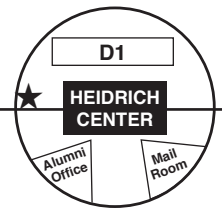

Bishop Moore Catholic HIGH SCHOOL

Campus Map

Shaded classrooms are on second floor

★ Indicates entrance/exit/stairs of buildings

EDGEWATER DRIVE

St. Charles Borromeo Church/School Offices

ST. CHARLES BORROMEO SCHOOL

THE PINES

ENTRANCE

To Parking Lot and Athletics Fields