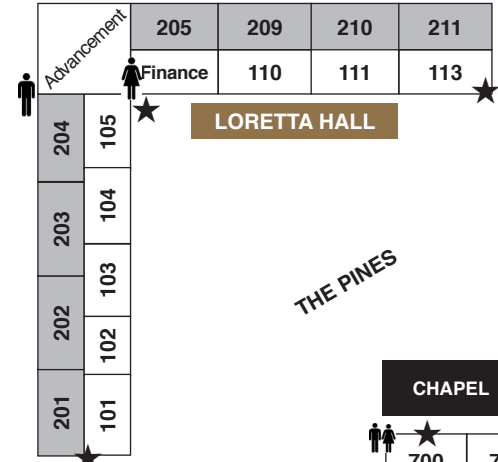

Bishop Moore Catholic HIGH SCHOOL

Campus Map

Shaded classrooms are on second floor

★ Indicates entrance/exit/stairs of buildings

EDGEWATER DRIVE

St. Charles Borromeo Church/School Offices

ST. CHARLES BORROMEO SCHOOL

THE PINES

ENTRANCE

To Parking Lot and Athletics Fields