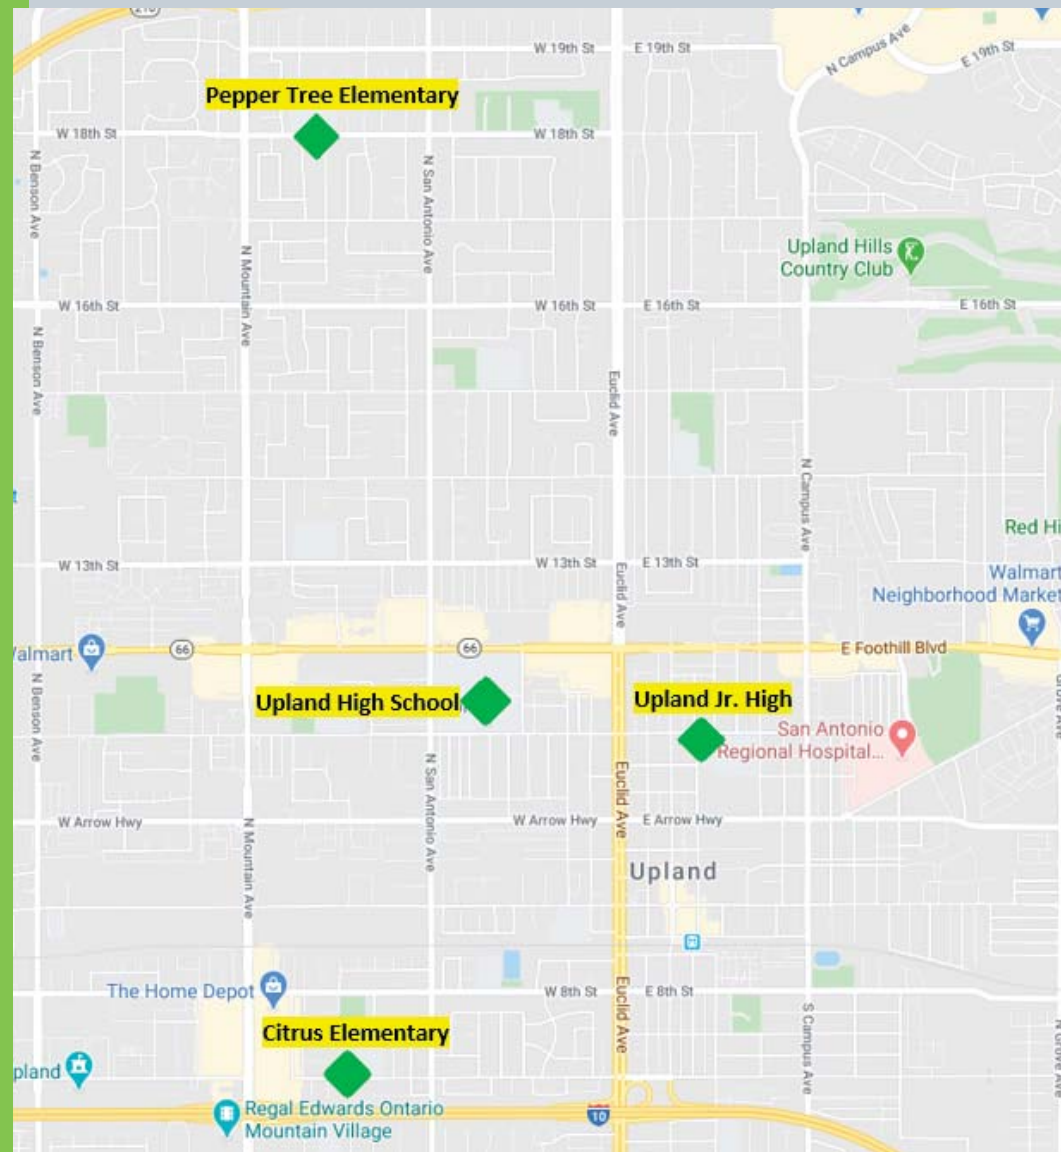

DEAR FAMILIES OF UPLAND UNIFIED SCHOOL DISTRICT

Breakfast and lunch service will continue through the school closure at the following sites:

Upland High School	565 W. 11th Street (meal pickup off of N. Redding Way- by bus drop off)
Upland Jr. High School	444 E. 11th Street (meal pickup in West parking lot)
Pepper Tree Elementary	1045 W. 18th Street (meal pickup in West parking lot)
Citrus Elementary	925 W. 7th Street (meal pickup in front of the office)

FREE Breakfast and Lunch:

Monday: 9- 10 AM

(pick up breakfast and lunch for Monday and Tuesday)

Wednesday: 9- 10 AM

(pick up breakfast and lunch for Wednesday-Friday)

Meals can be picked up from any site regardless of area of attendance for all Upland Unified students

*some meals may come with cooking instructions

Free for all Upland Unified Students under 18 y.o.
No paperwork required.

This institution is an equal opportunity provider and employer.