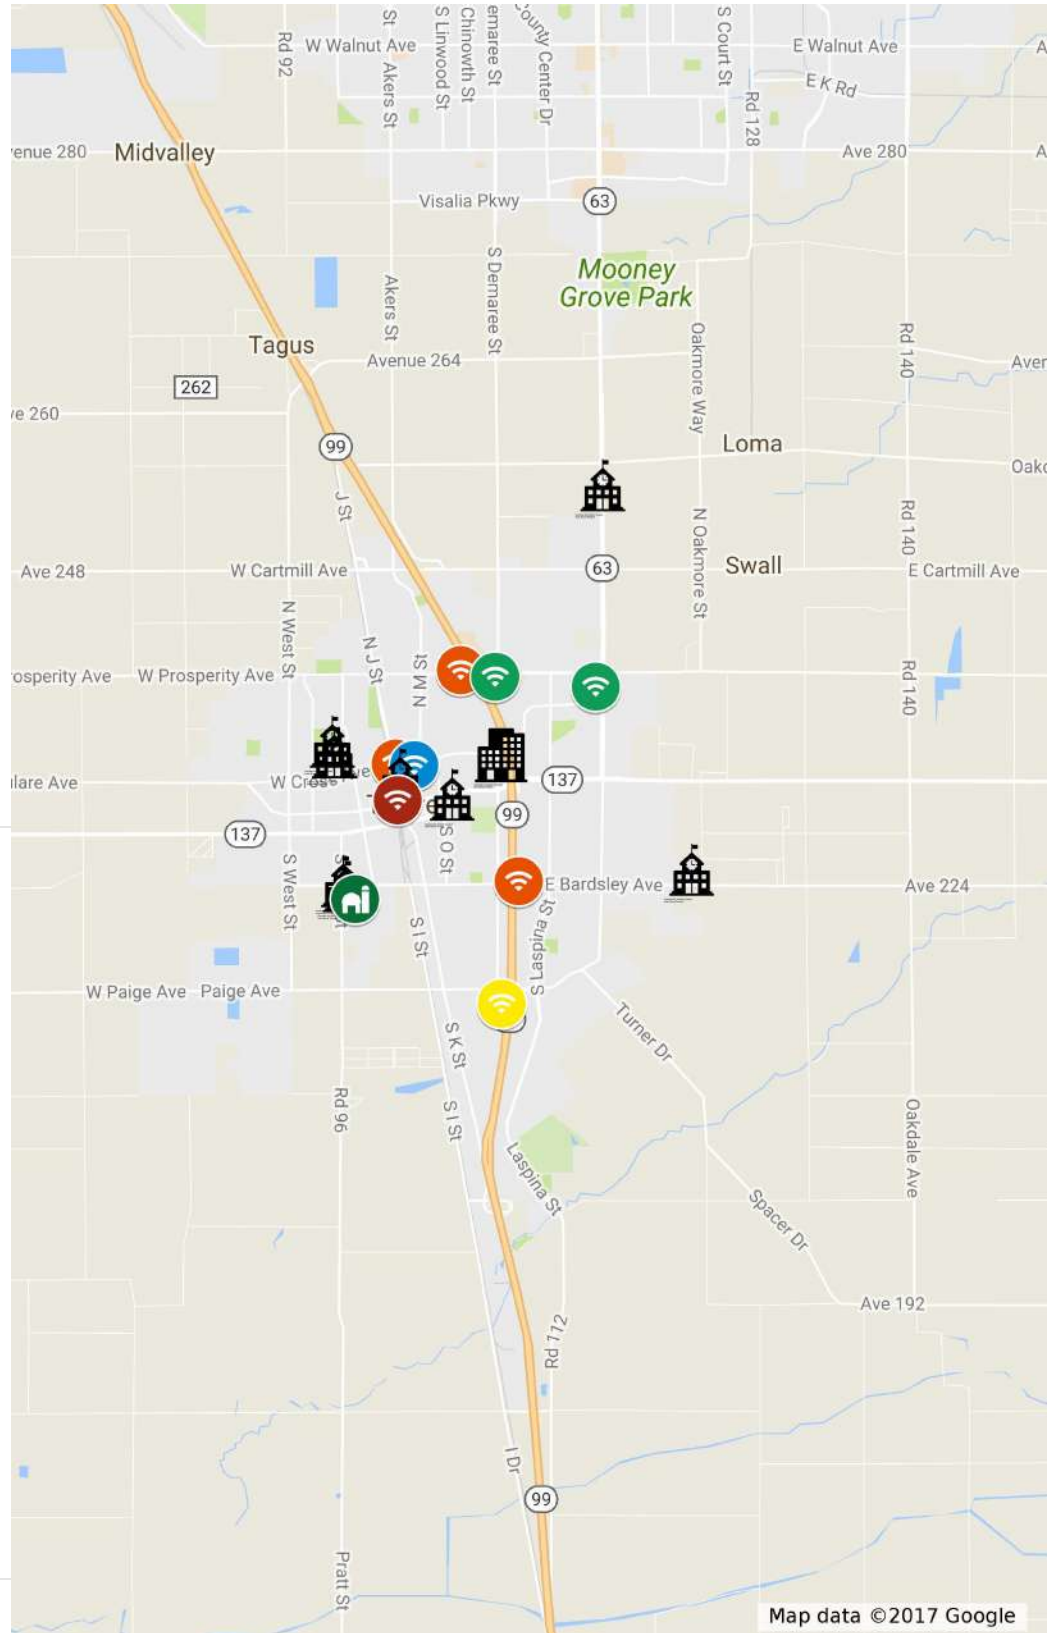

TJUHSD Wifi Map

Public Wifi

-  McDonald's
-  McDonald's
-  McDonald's
-  Love's Travel Stop
-  Starbucks
-  Starbucks
-  Tulare Public Library
-  Chevron/SUBWAY@Restaur...
-  Tipton Library
-  Pixley Branch Library
-  Oak Valley Union School District
-  Jack's Git N Go

Our District

-  Tulare Joint Union High School District
-  Mission Oak High School
-  Tulare Western High School
-  Tulare Adult School
-  Accelerated Charter High School
-  Tulare Union High School
-  Tulare Tech Prep
-  Sierra Vista High School
-  Countryside High School
-  Tulare High School AG Farm

This map shows public wifi access in Tulare and the surrounding areas.